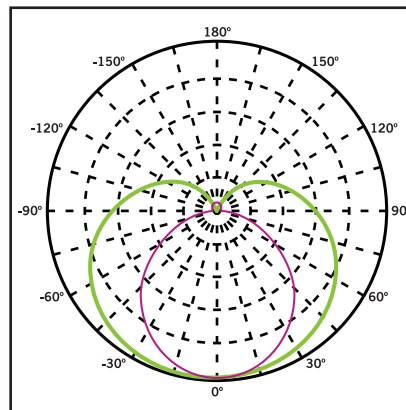

OPERATING SPECIFICATIONS

ELECTRICAL AND PERFORMANCE CHARACTERISTICS

Input Voltage	CRI	Bare Lamp Wattage	Nominal Lamp Lumens	System Wattage*			Initial Lumens*			Nominal Bare Lamp Efficacy	Power Factor	Max. THD
				0.78BF	0.88BF	1.18BF	0.78BF	0.88BF	1.18BF			
Ballast Dependent	>80	12W	1800 lm	13.29	15	20.1	1584	1800 lm	2382 lm	150 lm/W	>0.9	20%

* Nominal values. Actual values may vary depending on electronic ballast used.

RATED LIFE

L70 (Hours)	50,000
-------------	--------

SPECTRAL DISTRIBUTION

POLAR CANDELA DISTRIBUTION

Maximum Candela = 1248.55
 Located at Horizontal Angle = 0,
 Vertical Angle 0

1. Violet Vertical Plane through Horizontal Angles (90-270)
2. Green Vertical Plane through Horizontal Angles (0-180)

Beam Angle: 220°

Visible Light Area: 325°

SMARTDRIVE LED
PLUG & PLAY WITH BALLAST

KT-LED12T8-48G-850-S /G2

PHYSICAL CHARACTERISTICS

LAMP DIMENSIONS

A (Illuminated Length)	44.70"
B (Body Length)	47.15"
C (Diameter)	1.00"

NOMINAL LENGTH: 48" **BASE TYPE:** G13 (Medium Bi-Pin)

ORDERING INFORMATION

ORDER CODE	PACKAGING STYLE	PACK QTY.	ITEM STATUS
KT-LED12T8-48G-850-S /G2-CP	Carton Pack (Egg Crate Packaging)	25	Quick Ship
KT-LED12T8-48G-850-S /G2-DP	Distributor Pack (Individual Cartons)	20	Quick Ship