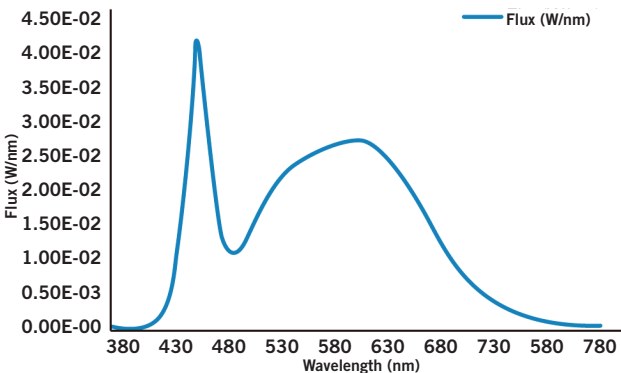

OPERATING SPECIFICATIONS

ELECTRICAL AND PERFORMANCE CHARACTERISTICS

Input Voltage	CRI	Bare Lamp Wattage	Nominal Lamp Lumens	System Wattage*			Initial Lumens*			Nominal Bare Lamp Efficacy	Power Factor	Max. THD
				0.78BF	0.88BF	1.18BF	0.78BF	0.88BF	1.18BF			
Ballast Dependent	>80	12W	1800 lm	13.29	15	20.1	1584	1800 lm	2382 lm	150 lm/W	>0.9	20%

* Nominal values. Actual values may vary depending on electronic ballast used.

RATED LIFE

L70 (Hours)	50,000
-------------	--------

SPECTRAL DISTRIBUTION

POLAR CANDELA DISTRIBUTION

Maximum Candela = 1248.55
 Located at Horizontal Angle = 0,
 Vertical Angle 0