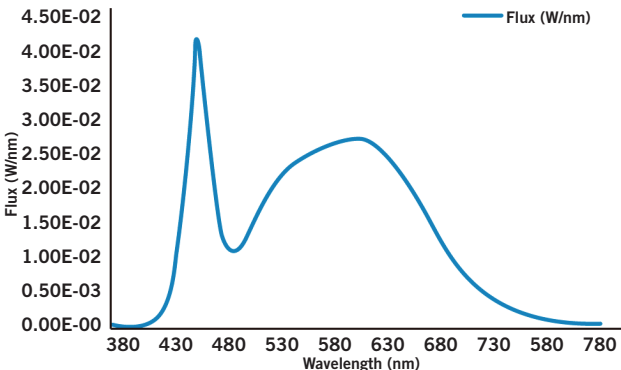

OPERATING SPECIFICATIONS

ELECTRICAL AND PERFORMANCE CHARACTERISTICS

Input Voltage	CRI	Bare Lamp Wattage	Nominal Lamp Lumens	System Wattage*			Initial Lumens*			Beam Angle	Nominal Bare Lamp Efficacy	Power Factor	Max. THD
				0.78BF	0.88BF	1.18BF	0.78BF	0.88BF	1.18BF				
Ballast Dependent	>80	18W	2000 lm	23W	25W	34W	2000 lm	2200 lm	3000 lm	120°	111 lm/W	>0.9	20%

* Nominal values. Actual values may vary depending on electronic ballast used.

RATED LIFE

L70 (Hours)	50,000
-------------	--------

SPECTRAL DISTRIBUTION

POLAR CANDELA DISTRIBUTION

Maximum Candela = 1248.55
Located at Horizontal Angle = 0,
Vertical Angle 0