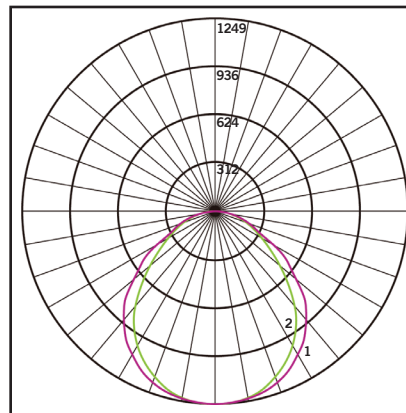

OPERATING SPECIFICATIONS

ELECTRICAL AND PERFORMANCE CHARACTERISTICS

Input Voltage	CRI	Bare Lamp Wattage	Nominal Lamp Lumens	System Wattage*			Initial Lumens*			Beam Angle	Nominal Bare Lamp Efficacy	Power Factor	Max. THD
				0.78BF	0.88BF	1.18BF	0.78BF	0.88BF	1.18BF				
Ballast Dependent	>80	18W	2000 lm	23W	25W	34W	2000 lm	2200 lm	3000 lm	120°	111 lm/W	>0.9	20%

* Nominal values. Actual values may vary depending on electronic ballast used.

RATED LIFE

L70 (Hours)	50,000
-------------	--------

SPECTRAL DISTRIBUTION

POLAR CANDELA DISTRIBUTION

Maximum Candela = 1248.55
Located at Horizontal Angle = 0,
Vertical Angle 0

PHYSICAL CHARACTERISTICS

LAMP DIMENSIONS

	A (Illuminated Length)	45.70"
	B (Body Length)	47.15"
	C (Cross Section: Width x Height)	1.08" x 1.25"

NOMINAL LENGTH: 48" **BASE TYPE:** G13 (Medium Bi-Pin)

ORDERING INFORMATION