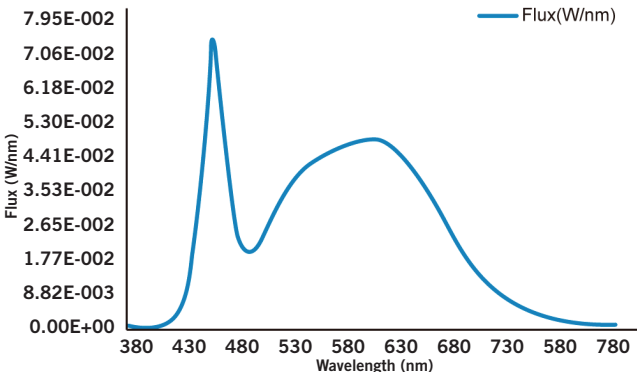

SPECTRAL DISTRIBUTION