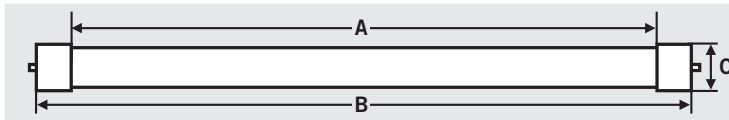

PHYSICAL CHARACTERISTICS

LAMP DIMENSIONS