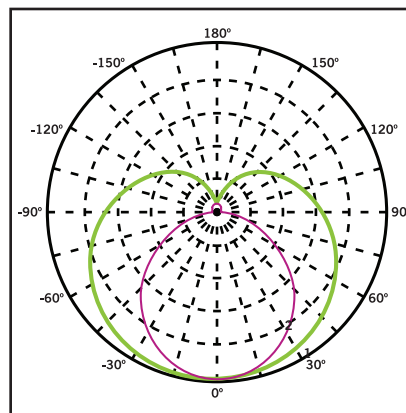

POLAR CANDELA DISTRIBUTION

Located at Horizontal Angle = 0, Vertical Angle 0

1. Violet Vertical Plane through Horizontal Angles (90-270)
2. Green Vertical Plane through Horizontal Angles (0-180)

Beam Angle: 240°

Visible Light Area: 325°