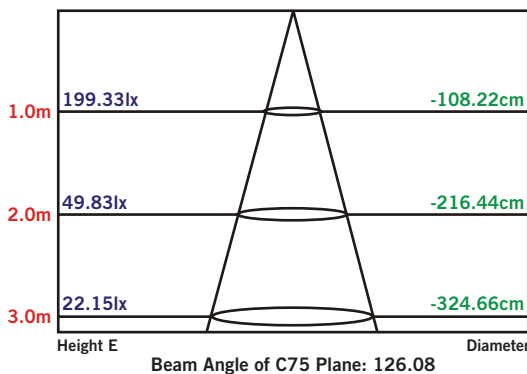

LUX DISTANCE CURVE