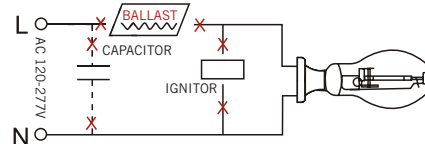

EX39-based lamps will work in both E39 and EX39 sockets.

WIRING DIAGRAM

STEP 1

Disconnect power. Disconnect and remove existing ballast, capacitor, and/or ignitor (where applicable) from fixture.

STEP 2

Rewire for line voltage to the lamp socket.

STEP 3

Install new LED replacement lamp. Ensure lamp is operating properly when power is turned on.

FIGURE 1

FIGURE 2

FIGURE 3

PHYSICAL CHARACTERISTICS

LAMP DIMENSIONS

A (Illuminated Length)	5.83"
B (Body Length)	10.70"
C (Diameter)	3.43"