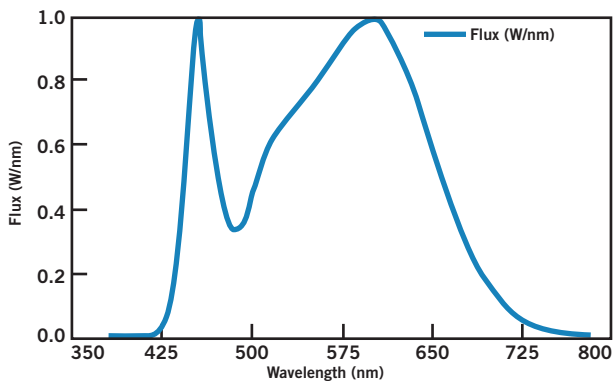

OPERATING SPECIFICATIONS

ELECTRICAL CHARACTERISTICS

Input Voltage	Power Consumption	Power Factor	Input Current
120-277Vac	45W	>0.9	0.42A @ 120V 0.18A @ 277V

PHOTOMETRIC CHARACTERISTICS

Color Temperature (CCT)	3000K
Luminous Flux	6250 lm
Color Rendering Index (CRI)	>83
Efficacy	139 lm/W
Visible Light Area	360°

RATED LIFE

L70 (Hours)	50,000
-------------	--------

SPECTRAL DISTRIBUTION

LUX DISTANCE CURVE

KT-LED45HID-EX39-830-D

HID REPLACEMENT LED LAMP

E39 MOGUL SOCKET

EX39 MOGUL SOCKET