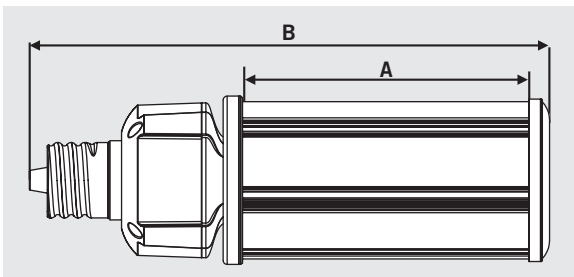

EX39-based lamps will work in both E39 and EX39 sockets.

WIRING DIAGRAM

STEP 1

Disconnect power. Disconnect and remove existing ballast, capacitor, and/or ignitor (where applicable) from fixture.

STEP 2

Rewire for line voltage to the lamp socket.

STEP 3

Install new LED replacement lamp. Ensure lamp is operating properly when power is turned on.

FIGURE 1

FIGURE 2

FIGURE 3

PHYSICAL CHARACTERISTICS

LAMP DIMENSIONS

A (Illuminated Length)	5.83"
B (Body Length)	10.70"
C (Diameter)	3.43"