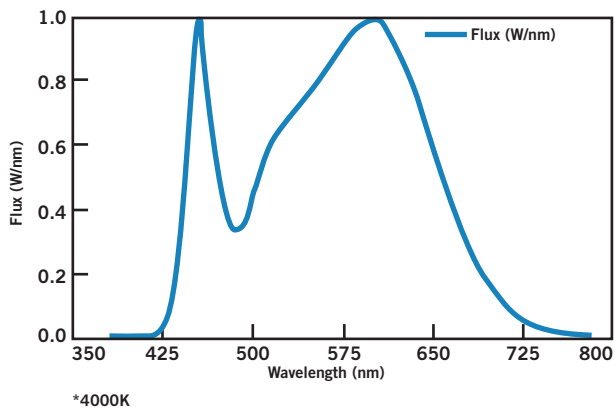

KT-LED8T8-24G-8XX-E

T8 LED LAMP

DESCRIPTION

8W T8 LED Tube | Type C | 3000-5000K | >83 CRI | 0-10V Dimmable

LAMP TYPE: Linear	COLOR TEMPERATURE: 3000-5000K
BULB TYPE: T8 LED	COLOR RENDERING INDEX (CRI): >83
BASE TYPE: G13 (Medium Bi-Pin)	WARRANTY: 5 Years
WATTAGE: 8W	

OPERATING SPECIFICATIONS

Catalog Number	Color Temp.	CRI	Input Voltage	KTLD-2LT8-UV-8C-VDIM						KTLD-4LT8-UV-8C-VDIM						Power Factor	Dimming Type
				1 Lamp			2 Lamps			3 Lamps			4 Lamps				
				Nominal Input Power	Nominal Lumens	Nominal Efficacy	Nominal Input Power	Nominal Lumens	Nominal Efficacy	Nominal Input Power	Nominal Lumens	Nominal Efficacy	Nominal Input Power	Nominal Lumens	Nominal Efficacy		
KT-LED8T8-24G-830-E	30K	>83	120-277V	9W	1100lm	122lm/W	18W	2200lm	122lm/W	27W	3300lm	122lm/W	36W	4400lm	122lm/W	>0.9	0-10V
KT-LED8T8-24G-835-E	35K	>83	120-277V	9W	1125lm	125lm/W	18W	2250lm	125lm/W	27W	3375lm	125lm/W	36W	4500lm	125lm/W	>0.9	0-10V
KT-LED8T8-24G-840-E	40K	>83	120-277V	9W	1150lm	128lm/W	18W	2300lm	128lm/W	27W	3450lm	128lm/W	36W	4600lm	128lm/W	>0.9	0-10V
KT-LED8T8-24G-850-E	50K	>83	120-277V	9W	1200lm	133lm/W	18W	2400lm	133lm/W	27W	3600lm	133lm/W	36W	4800lm	133lm/W	>0.9	0-10V

SPECTRAL DISTRIBUTION

RATED LIFE

L70 (Hours)	50,000
-------------	--------

KT-LED8T8-24G-8XX-E

T8 LED LAMP

WIRING DIAGRAMS

*For 3 Lamp applications, cap off 1 blue lead

*For 1 Lamp application, cap off 1 blue lead

PHYSICAL CHARACTERISTICS

LAMP DIMENSIONS

NOMINAL LENGTH: 24" BASE TYPE: G13 (Medium Bi-Pin)

	KTLD-4LT8-UV-8C-VDIM	KTLD-2LT8-UV-8C-VDIM
LENGTH	9.6"	9.5"
WIDTH	1.8"	1.3"
HEIGHT	1.3"	1.1"
MOUNTING	8.9"	8.9"