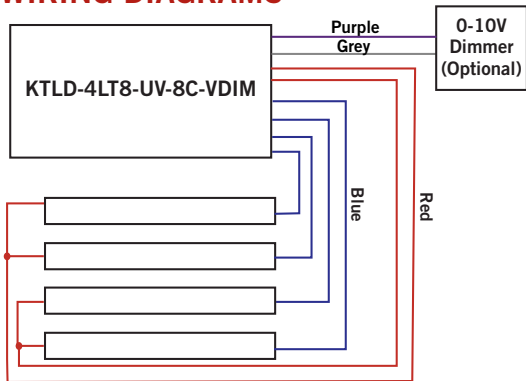

OPERATING SPECIFICATIONS

Catalog Number	Color Temp.	CRI	Input Voltage	KTLD-2LT8-UV-8C-VDIM						KTLD-4LT8-UV-8C-VDIM						Power Factor	Dimming Type
				1 Lamp			2 Lamps			3 Lamps			4 Lamps				
				Nominal Input Power	Nominal Lumens	Nominal Efficacy	Nominal Input Power	Nominal Lumens	Nominal Efficacy	Nominal Input Power	Nominal Lumens	Nominal Efficacy	Nominal Input Power	Nominal Lumens	Nominal Efficacy		
KT-LED8T8-24G-830-E	30K	>83	120-277V	9W	1100lm	122lm/W	18W	2200lm	122lm/W	27W	3300lm	122lm/W	36W	4400lm	122lm/W	>0.9	0-10V
KT-LED8T8-24G-835-E	35K	>83	120-277V	9W	1125lm	125lm/W	18W	2250lm	125lm/W	27W	3375lm	125lm/W	36W	4500lm	125lm/W	>0.9	0-10V
KT-LED8T8-24G-840-E	40K	>83	120-277V	9W	1150lm	128lm/W	18W	2300lm	128lm/W	27W	3450lm	128lm/W	36W	4600lm	128lm/W	>0.9	0-10V
KT-LED8T8-24G-850-E	50K	>83	120-277V	9W	1200lm	133lm/W	18W	2400lm	133lm/W	27W	3600lm	133lm/W	36W	4800lm	133lm/W	>0.9	0-10V

SPECTRAL DISTRIBUTION

RATED LIFE

L70 (Hours)	50,000
-------------	--------

KT-LED8T8-24G-8XX-E

T8 LED LAMP

WIRING DIAGRAMS

*For 3 Lamp applications, cap off 1 blue lead

*For 1 Lamp application, cap off 1 blue lead

PHYSICAL CHARACTERISTICS

LAMP DIMENSIONS

NOMINAL LENGTH: 24" BASE TYPE: G13 (Medium Bi-Pin)

	KTLD-4LT8-UV-8C-VDIM	KTLD-2LT8-UV-8C-VDIM
LENGTH	9.6"	9.5"
WIDTH	1.8"	1.3"
HEIGHT	1.3"	1.1"
MOUNTING	8.9"	8.9"