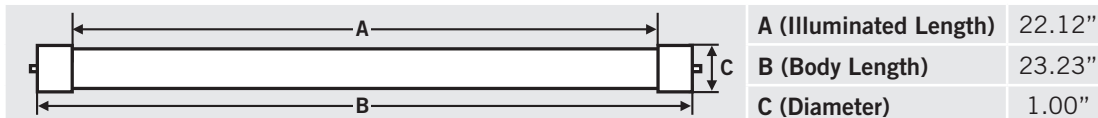

OPERATING SPECIFICATIONS

Catalog Number	Color Temp.	CRI	Input Voltage	KTLD-2LT8-UV-8C-VDIM						KTLD-4LT8-UV-8C-VDIM						Power Factor	Dimming Type
				1 Lamp			2 Lamps			3 Lamps			4 Lamps				
				Nominal Input Power	Nominal Lumens	Nominal Efficacy	Nominal Input Power	Nominal Lumens	Nominal Efficacy	Nominal Input Power	Nominal Lumens	Nominal Efficacy	Nominal Input Power	Nominal Lumens	Nominal Efficacy		
KT-LED8T8-24G-830-E	30K	>83	120-277V	9W	1100lm	122lm/W	18W	2200lm	122lm/W	27W	3300lm	122lm/W	36W	4400lm	122lm/W	>0.9	0-10V
KT-LED8T8-24G-835-E	35K	>83	120-277V	9W	1125lm	125lm/W	18W	2250lm	125lm/W	27W	3375lm	125lm/W	36W	4500lm	125lm/W	>0.9	0-10V
KT-LED8T8-24G-840-E	40K	>83	120-277V	9W	1150lm	128lm/W	18W	2300lm	128lm/W	27W	3450lm	128lm/W	36W	4600lm	128lm/W	>0.9	0-10V
KT-LED8T8-24G-850-E	50K	>83	120-277V	9W	1200lm	133lm/W	18W	2400lm	133lm/W	27W	3600lm	133lm/W	36W	4800lm	133lm/W	>0.9	0-10V

SPECTRAL DISTRIBUTION

RATED LIFE

L70 (Hours)	50,000
-------------	--------

KT-LED8T8-24G-8XX-E

T8 LED LAMP

WIRING DIAGRAMS

*For 3 Lamp applications, cap off 1 blue lead

*For 1 Lamp application, cap off 1 blue lead

PHYSICAL CHARACTERISTICS

LAMP DIMENSIONS

NOMINAL LENGTH: 24" BASE TYPE: G13 (Medium Bi-Pin)

	KTLD-4LT8-UV-8C-VDIM	KTLD-2LT8-UV-8C-VDIM
LENGTH	9.6"	9.5"
WIDTH	1.8"	1.3"
HEIGHT	1.3"	1.1"
MOUNTING	8.9"	8.9"