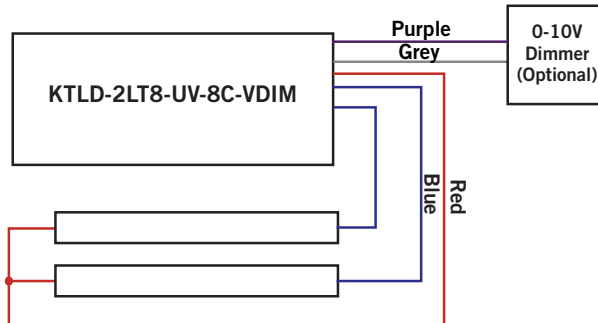

OPERATING SPECIFICATIONS

Catalog Number	Color Temp.	CRI	Input Voltage	KTLD-2LT8-UV-8C-VDIM						KTLD-4LT8-UV-8C-VDIM						Power Factor	Dimming Type
				1 Lamp			2 Lamps			3 Lamps			4 Lamps				
				Nominal Input Power	Nominal Lumens	Nominal Efficacy	Nominal Input Power	Nominal Lumens	Nominal Efficacy	Nominal Input Power	Nominal Lumens	Nominal Efficacy	Nominal Input Power	Nominal Lumens	Nominal Efficacy		
KT-LED8T8-24G-830-E	30K	>83	120-277V	9W	1100lm	122lm/W	18W	2200lm	122lm/W	27W	3300lm	122lm/W	36W	4400lm	122lm/W	>0.9	0-10V
KT-LED8T8-24G-835-E	35K	>83	120-277V	9W	1125lm	125lm/W	18W	2250lm	125lm/W	27W	3375lm	125lm/W	36W	4500lm	125lm/W	>0.9	0-10V
KT-LED8T8-24G-840-E	40K	>83	120-277V	9W	1150lm	128lm/W	18W	2300lm	128lm/W	27W	3450lm	128lm/W	36W	4600lm	128lm/W	>0.9	0-10V
KT-LED8T8-24G-850-E	50K	>83	120-277V	9W	1200lm	133lm/W	18W	2400lm	133lm/W	27W	3600lm	133lm/W	36W	4800lm	133lm/W	>0.9	0-10V

SPECTRAL DISTRIBUTION

RATED LIFE

L70 (Hours)	50,000
-------------	--------

KT-LED8T8-24G-8XX-E

T8 LED LAMP

WIRING DIAGRAMS

*For 3 Lamp applications, cap off 1 blue lead

*For 1 Lamp application, cap off 1 blue lead

PHYSICAL CHARACTERISTICS

LAMP DIMENSIONS

NOMINAL LENGTH: 24" BASE TYPE: G13 (Medium Bi-Pin)

	KTLD-4LT8-UV-8C-VDIM	KTLD-2LT8-UV-8C-VDIM
LENGTH	9.6"	9.5"
WIDTH	1.8"	1.3"
HEIGHT	1.3"	1.1"
MOUNTING	8.9"	8.9"