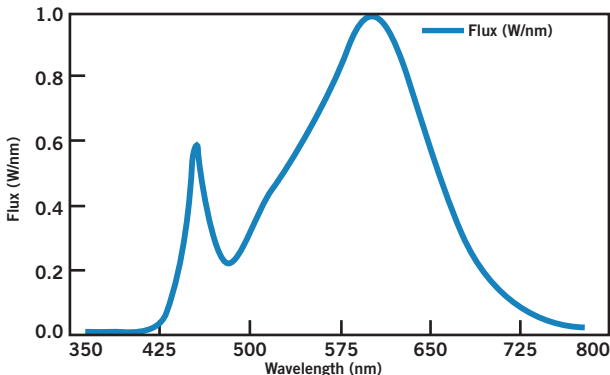

OPERATING SPECIFICATIONS

ELECTRICAL AND PERFORMANCE CHARACTERISTICS

Input Voltage	CRI	Bare Lamp Wattage	Nominal Lamp Lumens	System Wattage*			Initial Lumens*			Beam Angle	Nominal Bare Lamp Efficacy	Power Factor	Max. THD
				0.78BF	0.88BF	1.18BF	0.78BF	0.88BF	1.18BF				
Ballast Dependent	>80	8W	1150 lm	9.3W	10.4W	14.3W	1125 lm	1250 lm	1625 lm	220°	127.0	>0.9	20%

* Nominal values. Actual values may vary depending on electronic ballast used.

RATED LIFE

L70 (Hours)	50,000
-------------	--------

SPECTRAL DISTRIBUTION

POLAR CANDELA DISTRIBUTION

Maximum Candela = 1248.55
 Located at Horizontal Angle = 0,
 Vertical Angle 0

1. **Violet** Vertical Plane through Horizontal Angles (90-270)
2. **Green** Vertical Plane through Horizontal Angles (0-180)

Beam Angle: 220°

Visible Light Area: 325°

SMARTDRIVE LED
PLUG & PLAY WITH BALLAST