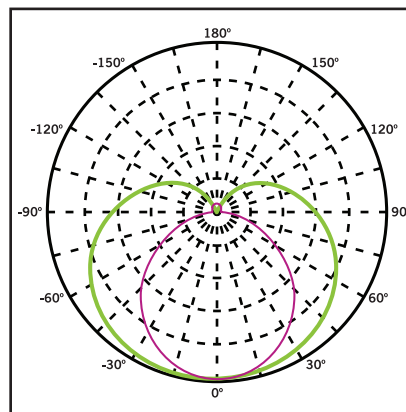

OPERATING SPECIFICATIONS

ELECTRICAL AND PERFORMANCE CHARACTERISTICS

Input Voltage	CRI	Bare Lamp Wattage	Nominal Lamp Lumens	System Wattage*			Initial Lumens*			Beam Angle	Nominal Bare Lamp Efficacy	Power Factor	Max. THD
				0.78BF	0.88BF	1.18BF	0.78BF	0.88BF	1.18BF				
Ballast Dependent	>80	8W	1150 lm	9.3W	10.4W	14.3W	1125 lm	1250 lm	1625 lm	220°	127.0	>0.9	20%

* Nominal values. Actual values may vary depending on electronic ballast used.

RATED LIFE

L70 (Hours)	50,000
-------------	--------

SPECTRAL DISTRIBUTION

POLAR CANDELA DISTRIBUTION

Maximum Candela = 1248.55
 Located at Horizontal Angle = 0,
 Vertical Angle 0

1. **Violet** Vertical Plane through Horizontal Angles (90-270)
2. **Green** Vertical Plane through Horizontal Angles (0-180)

Beam Angle: 220°

Visible Light Area: 325°

SMARTDRIVE LED
PLUG & PLAY WITH BALLAST

PHYSICAL CHARACTERISTICS

LAMP DIMENSIONS

A (Illuminated Length)	20.68"
B (Body Length)	23.19"
C (Diameter)	1.00"

NOMINAL LENGTH: 24" **BASE TYPE:** G13 (Medium Bi-Pin)

ORDERING INFORMATION

ORDER CODE	PACKAGING STYLE	PACK QTY.	ITEM STATUS
KT-LED8T8-24GC-850-S-CP	Carton Pack (Egg Crate Packaging)	25	Quick Ship
KT-LED8T8-24GC-850-S-DP	Distributor Pack (Individual Cartons)	20	Quick Ship