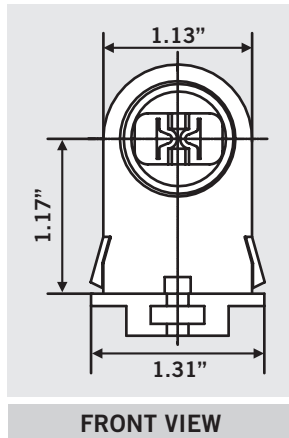

## KT-SOCKET-RDC-PE

**DESCRIPTION:** Recessed Double Contact Socket with Plunger End for HO Lamps

### DIMENSIONS