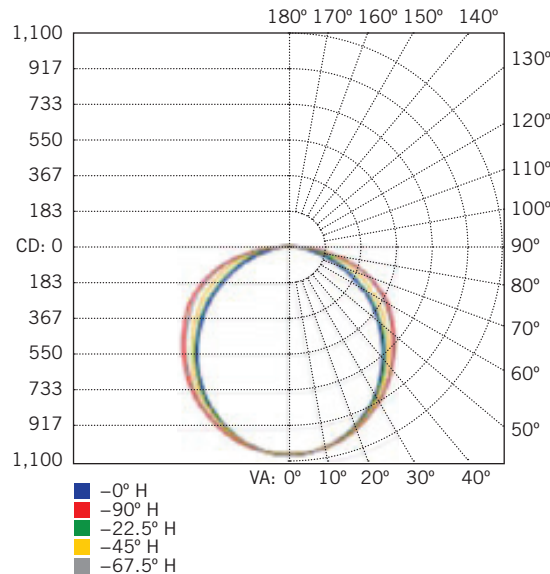

POLAR CANDELA DISTRIBUTION

ZONAL LUMEN SUMMARY

Zone	Lumens	% Luminaire
0–30	835.7	25.5%
0–40	1,367.4	41.7%
0–60	2,443.4	74.5%
60–90	826.0	25.2%
70–100	401.1	12.2%
90–120	4.0	0.1%
0–90	3,269.4	99.7%
90–180	9.9	0.3%
0–180	3,279.3	100%