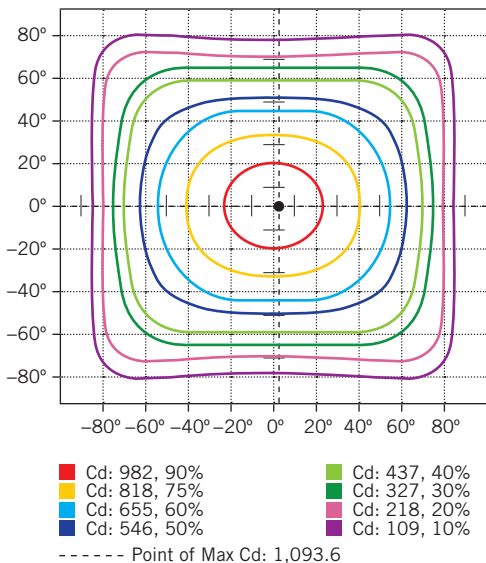

PHOTOMETRIC SPECIFICATIONS

ISOCANDELA PLOT