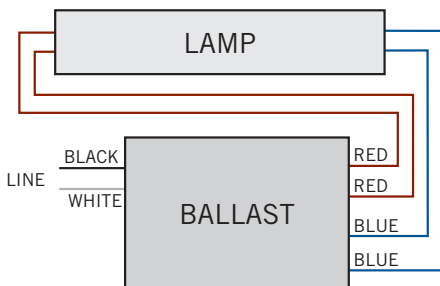

WIRING DIAGRAMS