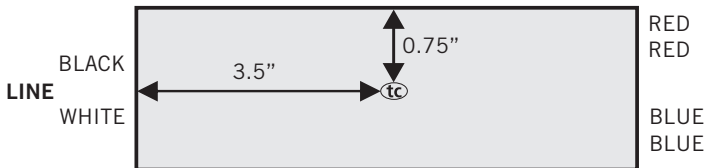

HOT SPOT LOCATION

ORDERING INFORMATION

ORDER CODE	PACKAGING STYLE	PACK QTY.	ITEM STATUS
KTEB-120-1-TP-EMI /C-BP	Bulk Pack	2,200	Special Order
KTEB-120-1-TP-EMI /C-CP	Carton Pack	20	Active
KTEB-120-1-TP-EMI /C-DP	Distributor Pack	20	Quick Ship

ALTERNATE DESIGNS

PART NUMBER	DESCRIPTION
KTEB-120-1-TP-EMI /B	Bulk Pack Item; Black and White Leads: 18", Blue Leads: 18", Red Leads: 12"

CATALOG NUMBER BREAKDOWN

KTEB-120-1-TP-EMI /C-BP

Keystone Technologies Electronic Ballast	1 Lamp	20 Watts	120V Input	Thermally Protected	EMI Filter	Wire Length Revision	Packaging Style