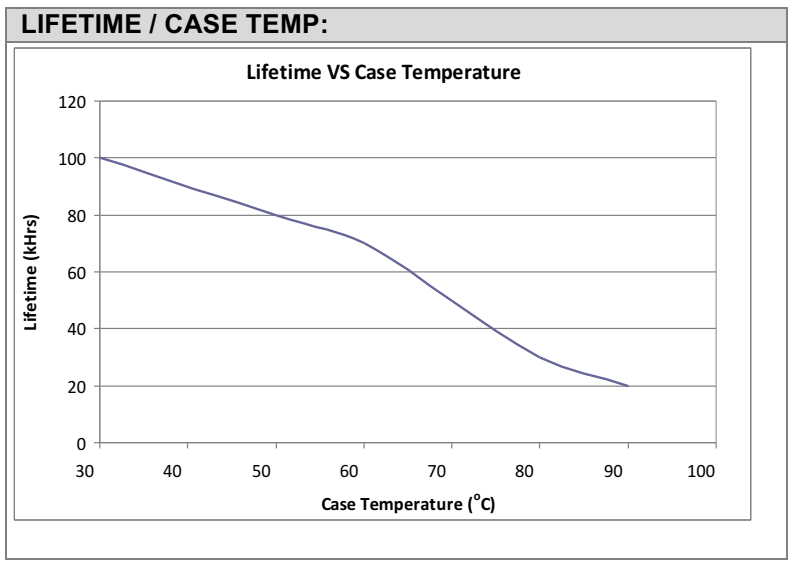

Input:	12", UL 1316 #18AWG (Black and White)	
Output:	12", UL 1569 #18AWG (with Non-Class 2 output) 12", UL 1316/1430 #22AWG (with Class 2 output) (Red and Blue)	

Keystone Technologies • 1390 Welsh Road, North Wales, PA 19454
Phone (800) 464-2680 • Fax (888) 966-0556 • www.keystoneballast.com