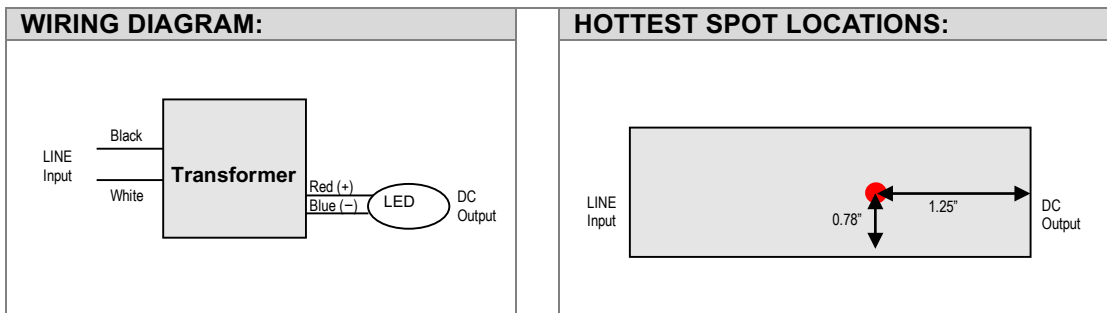

Input:	12", UL 1316 #18AWG (Black and White)	
Output:	12", UL 1569 #18AWG (with Non-Class 2 output) 12", UL 1316/1430 #22AWG (with Class 2 output) (Red and Blue)	

Keystone Technologies • 1390 Welsh Road, North Wales, PA 19454
Phone (800) 464-2680 • Fax (888) 966-0556 • www.keystoneballast.com