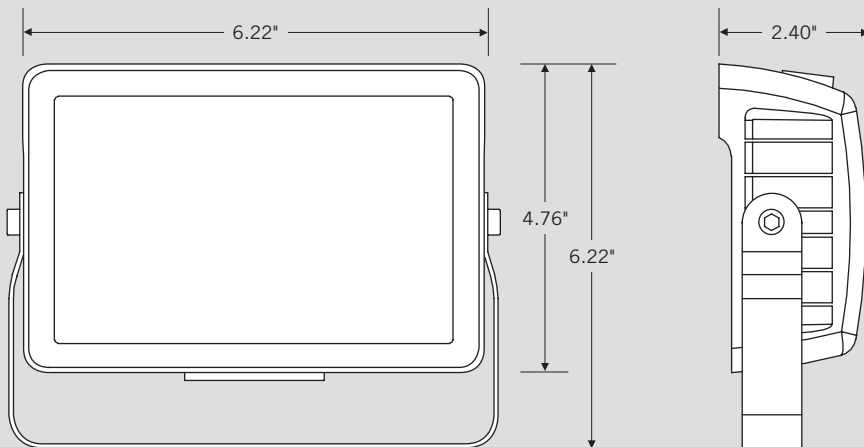

KT-FLED15-R1A-UNV-8CSB-VDIM-W

COMPACT 15W GENERAL-PURPOSE LED FLOOD LIGHT

PHYSICAL SPECIFICATIONS

NUCKLE MOUNT

YOKE MOUNT