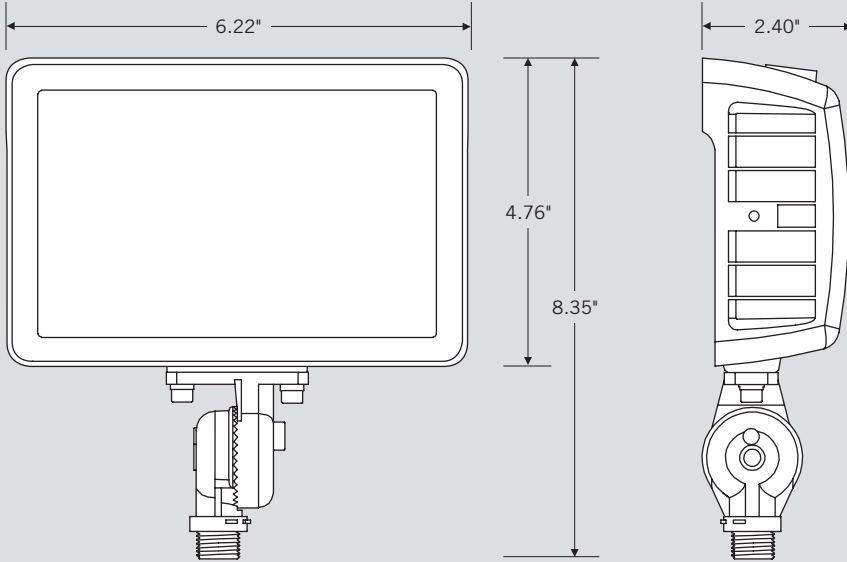

KT-FLED15-R1A-UNV-8CSB-VDIM-W

COMPACT 15W GENERAL-PURPOSE LED FLOOD LIGHT

PHYSICAL SPECIFICATIONS

NUCKLE MOUNT