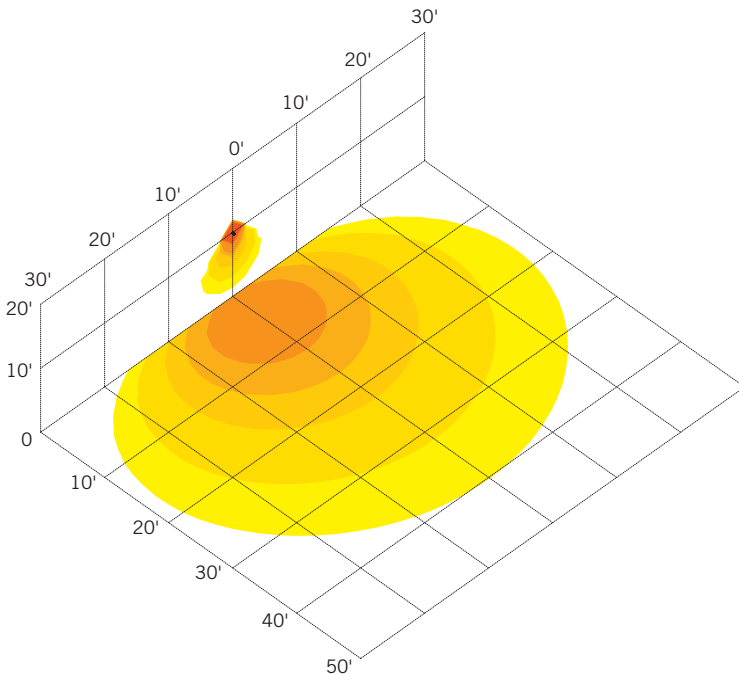

LIGHT DISTRIBUTION PATTERNS (Isometric view from above)

Building exterior mounted at 10',
30° below horizontal