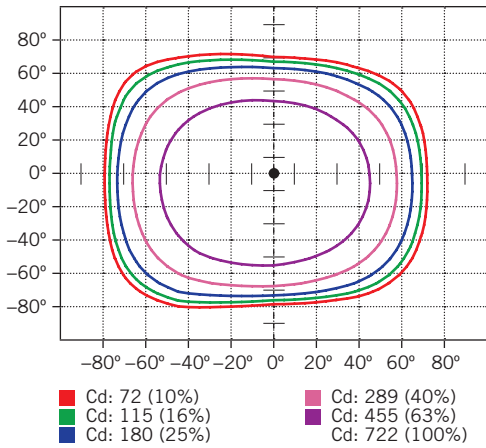

KT-FLED15-R1A-UNV-8CSB-VDIM-W

COMPACT 15W GENERAL-PURPOSE LED FLOOD LIGHT

PHOTOMETRIC SPECIFICATIONS

ISOCANDELA PLOT