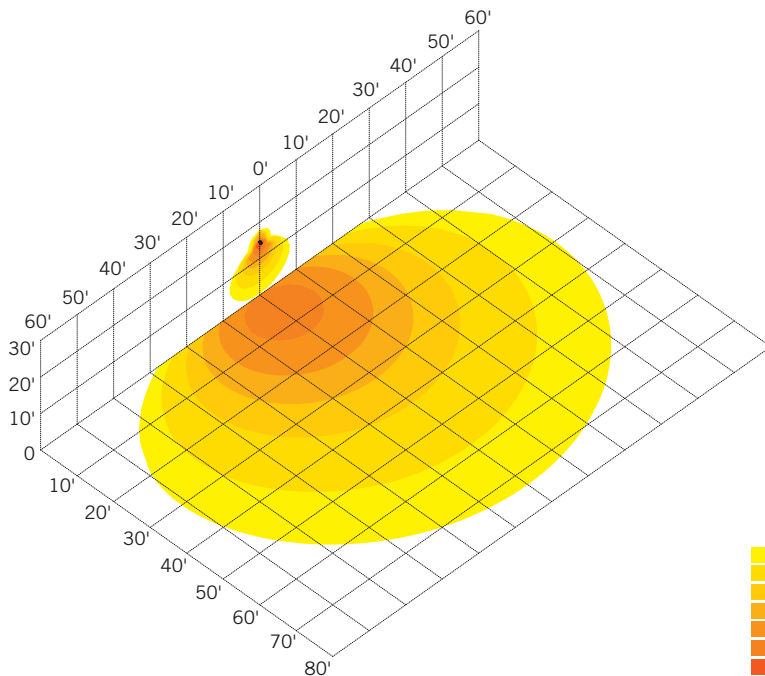

LIGHT DISTRIBUTION PATTERNS (Isometric view from above)

Building exterior mounted at 15',
30° below horizontal