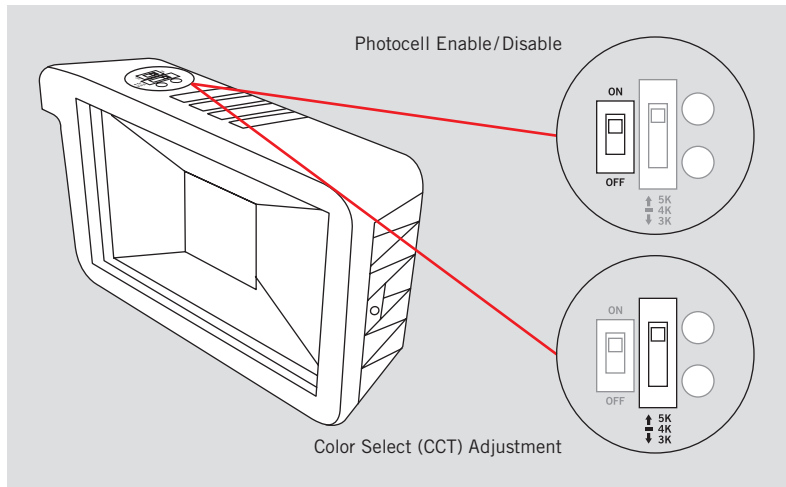

PHYSICAL SPECIFICATIONS

NUCKLE MOUNT

YOKE MOUNT

KT-FLED60-R1A-UNV-8CSB-VDIM-W

COMPACT 60W GENERAL-PURPOSE LED FLOOD LIGHT

GENERAL SETUP INSTRUCTIONS

GENERAL WIRING DIAGRAM

Caution: Before installing, make certain that AC power to the fixture is off.

Caution: The electrical rating of this product is 120–277V. Installer must confirm that there is 120–277V at the fixture before installation.

PHOTOCELL ENABLE/DISABLE

This fixture is equipped with a dusk-to-dawn photocell behind the translucent knock-out (KO) cover. Adjust the dip switch to enable (ON) or disable (OFF) the photocell function (see illustrations to the right). Fixture comes preset with photocell enabled unless otherwise noted.