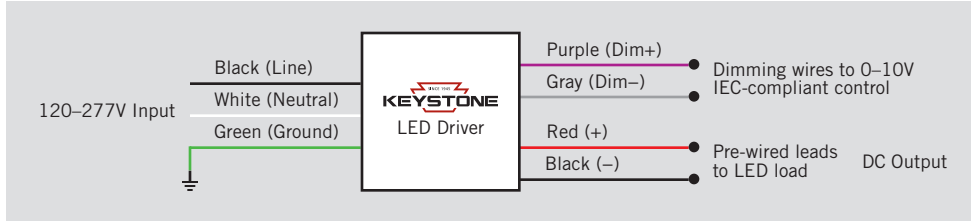

PHYSICAL SPECIFICATIONS

NUCKLE MOUNT

YOKE MOUNT

KT-FLED60-R1A-UNV-8CSB-VDIM-W

COMPACT 60W GENERAL-PURPOSE LED FLOOD LIGHT

GENERAL SETUP INSTRUCTIONS

GENERAL WIRING DIAGRAM

Caution: Before installing, make certain that AC power to the fixture is off.

Caution: The electrical rating of this product is 120–277V. Installer must confirm that there is 120–277V at the fixture before installation.

PHOTOCELL ENABLE/DISABLE

This fixture is equipped with a dusk-to-dawn photocell behind the translucent knock-out (KO) cover. Adjust the dip switch to enable (ON) or disable (OFF) the photocell function (see illustrations to the right). Fixture comes preset with photocell enabled unless otherwise noted.