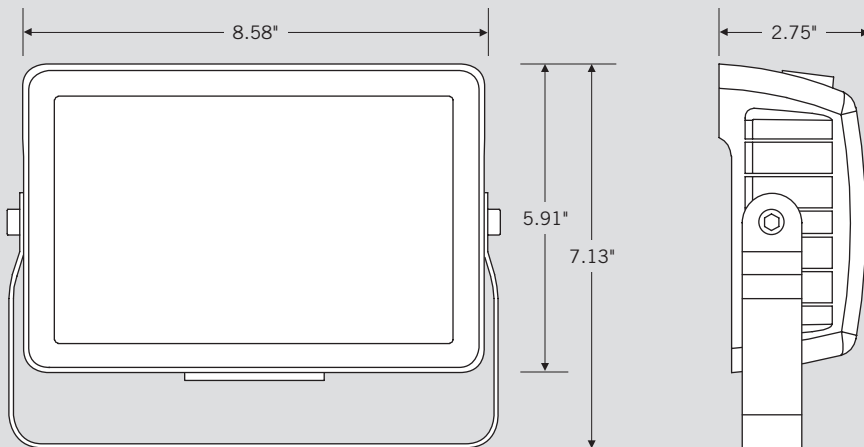

KT-FLED60-R1A-UNV-8CSB-VDIM-W

COMPACT 60W GENERAL-PURPOSE LED FLOOD LIGHT

PHYSICAL SPECIFICATIONS

NUCKLE MOUNT

YOKE MOUNT