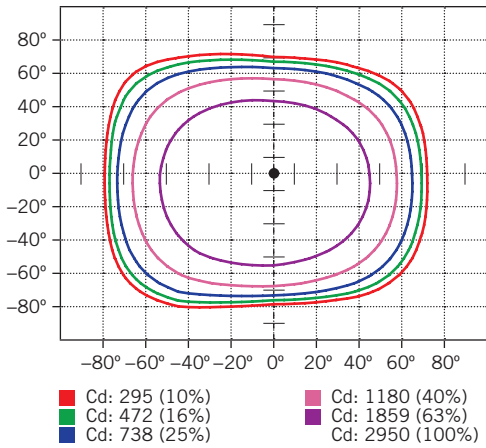

ELECTRICAL SPECIFICATIONS

Catalog Number	Wattage	Lumens	Dimming	CCT*	Efficacy	CRI	Housing Color	Mounting	Input Voltage	Rated Life	Legacy Equivalent
KT-FLED60-R1A-UNV-8CSB-VDIM-W	60W	7320 lm	0–10V	3000K	122 lm/W	>80	White	Universal: 1/2" Knuckle or yoke	120–277V	50,000 hrs	250W MH
		8580 lm		4000K	143 lm/W						
		8040 lm		5000K	134 lm/W						

* Color Uniformity: CCT (Correlated Color Temperature) range as per guidelines outlined in ANSI C78.377-2017

KT-FLED60-R1A-UNV-8CSB-VDIM-W

COMPACT 60W GENERAL-PURPOSE LED FLOOD LIGHT

PHOTOMETRIC SPECIFICATIONS

ISOCANDELA PLOT

LUMINOUS INTENSITY DISTRIBUTION

Average diffuse angle (50%): **114.9°**

- 1 Violet C0-C180
 - 2 Green C90-C270
 - 3 Orange G2
- Unit: cd

FLUX DISTRIBUTION

Zone	Lumens	% Luminaire
Forward Light	4,171 lm	50.8%
0°-30°	1,159 lm	14.1%
30°-60°	2,300 lm	28.0%
60°-80°	699 lm	8.5%
80°-90°	14 lm	0.2%
Back Light	3,981 lm	48.4%
0°-30°	1,146 lm	13.9%
30°-60°	2,200 lm	26.8%
60°-80°	624 lm	7.6%
80°-90°	11 lm	0.1%
Up Light	65 lm	0.8%
90°-100°	3 lm	0.0%
100°-180°	61 lm	0.7%