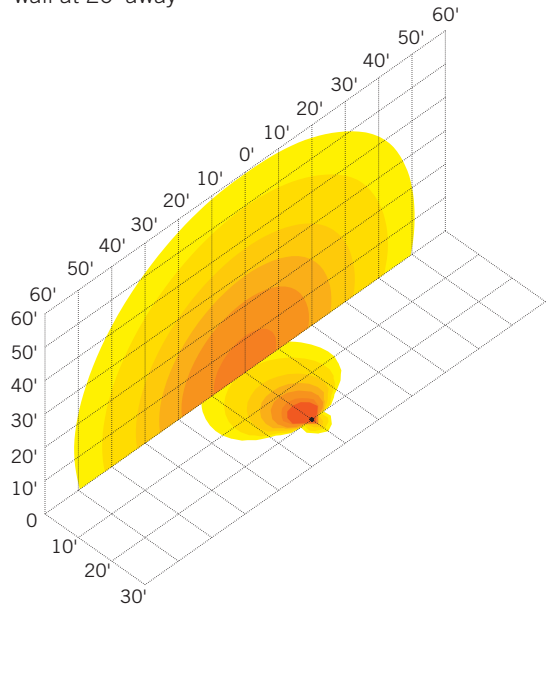

Ground mounted at 6' above ground,
10° above horizontal, shining towards building exterior
wall at 20' away