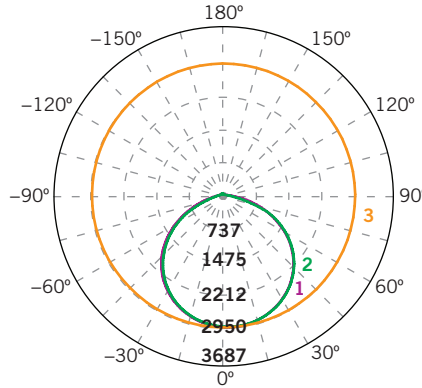

* Color Uniformity: CCT (Correlated Color Temperature) range as per guidelines outlined in ANSI C78.377-2017

KT-FLED60-R1A-UNV-8CSB-VDIM-W

COMPACT 60W GENERAL-PURPOSE LED FLOOD LIGHT

PHOTOMETRIC SPECIFICATIONS

ISOCANDELA PLOT

LUMINOUS INTENSITY DISTRIBUTION

Average diffuse angle (50%): **114.9°**

- 1 Violet C0-C180
 - 2 Green C90-C270
 - 3 Orange G2
- Unit: cd

FLUX DISTRIBUTION

Zone	Lumens	% Luminaire
Forward Light	4,171 lm	50.8%
0°-30°	1,159 lm	14.1%
30°-60°	2,300 lm	28.0%
60°-80°	699 lm	8.5%
80°-90°	14 lm	0.2%
Back Light	3,981 lm	48.4%
0°-30°	1,146 lm	13.9%
30°-60°	2,200 lm	26.8%
60°-80°	624 lm	7.6%
80°-90°	11 lm	0.1%
Up Light	65 lm	0.8%
90°-100°	3 lm	0.0%
100°-180°	61 lm	0.7%