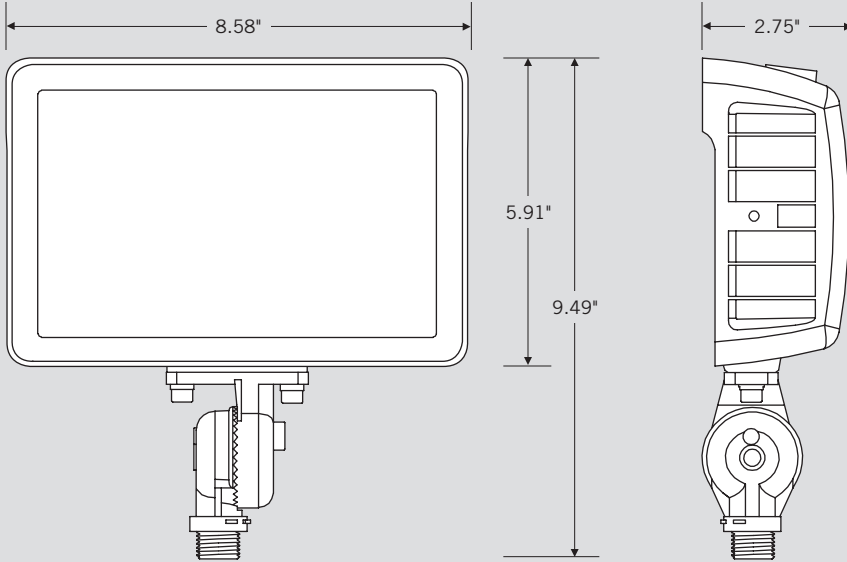

KT-FLED60-R1A-UNV-8CSB-VDIM-W

COMPACT 60W GENERAL-PURPOSE LED FLOOD LIGHT

PHYSICAL SPECIFICATIONS

NUCKLE MOUNT