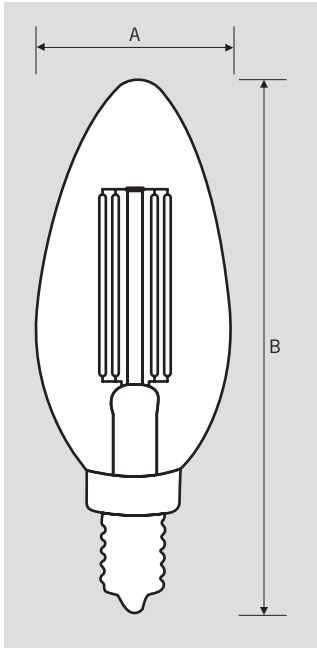

### DESCRIPTION

5.5W B11 Lamp | 2700–3000K | ≥90 CRI | Straight-tip Chandelier

<b>LAMP TYPE:</b> Filament B11
<b>BASE TYPE:</b> E12 (Candelabra)
<b>WATTAGE:</b> 5.5W
<b>COLOR TEMPERATURE:</b> 2700–3000K
<b>COLOR RENDERING INDEX (CRI):</b> ≥90
<b>WARRANTY:</b> 3 Years
<b>RATED LIFE:</b> L70 (15,000 Hours)

### ELECTRICAL AND PERFORMANCE SPECIFICATIONS

Keystone Catalog Number	Description	Color Temp*	Input Voltage	Rated Lamp Wattage	Legacy Equivalent Wattage	Lumens	Efficacy	CRI	Base Type	Beam Angle	Dimmable
KT-LED5.5FB11-E12-927-C	B11 straight-tip chandelier filament bulb; Clear; Dimmable	2700K	120V	5.5W	60W incandescent	500 lm	91 lm/W	≥90	E12	360°	Yes
KT-LED5.5FB11-E12-930-C	B11 straight-tip chandelier filament bulb; Clear; Dimmable	3000K	120V	5.5W	60W incandescent	500 lm	91 lm/W	≥90	E12	360°	Yes

#### LAMP DIMENSIONS

A (Diameter)	1.38"
B (Length)	3.86"

BASE TYPE: E12 (Candelabra)