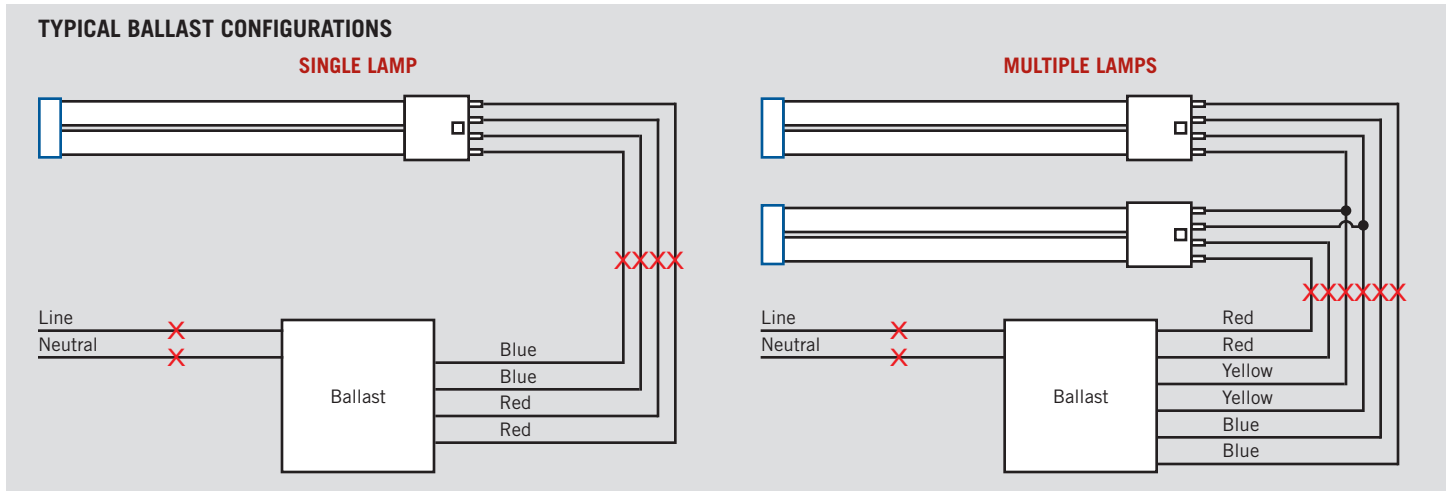

RATED LIFE

L70 (Hours)	50,000
--------------------	--------

POLAR CANDELA DISTRIBUTION

Located at
Horizontal Angle=0, Vertical Angle=0

Beam Angle: 220°

Visible Light Area: 325°

1 Violet Vertical Plane through Horizontal Angles (90-270)

2 Green Vertical Plane through Horizontal Angles (0-180)

KT-LED17PLL-22G-835-D

PLL LED LAMP

WIRING DIAGRAMS

1. Cut all existing connections to ballast as shown below and remove ballast.

2. Re-wire fixture as shown below.

PHYSICAL CHARACTERISTICS

LAMP DIMENSIONS

A (Body Length)	22.31"
B (Illuminated Length)	19.25"
C (Width)	1.73"

BASE TYPE: 2G11

KT-LED17PLL-22G-835-D

PLL LED LAMP

ORDERING INFORMATION

ORDER CODE	PACK QTY.	EASY CODE	UPC
KT-LED17PLL-22G-835-D-CP	12	NFN-04	89094901284