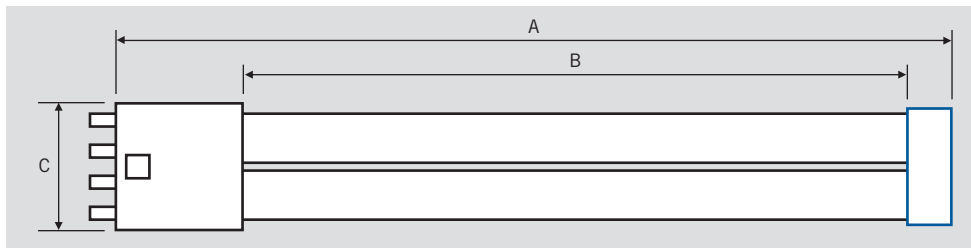

RATED LIFE

L70 (Hours)	50,000
--------------------	--------

POLAR CANDELA DISTRIBUTION

Located at
Horizontal Angle=0, Vertical Angle=0

Beam Angle: 220°

Visible Light Area: 325°

1 Violet Vertical Plane through Horizontal Angles (90-270)

2 Green Vertical Plane through Horizontal Angles (0-180)

KT-LED17PLL-22G-835-D

PLL LED LAMP

WIRING DIAGRAMS

1. Cut all existing connections to ballast as shown below and remove ballast.

2. Re-wire fixture as shown below.

PHYSICAL CHARACTERISTICS

LAMP DIMENSIONS

A (Body Length)	22.31"
B (Illuminated Length)	19.25"
C (Width)	1.73"

BASE TYPE: 2G11

KT-LED17PLL-22G-835-D

PLL LED LAMP

ORDERING INFORMATION

ORDER CODE	PACK QTY.	EASY CODE	UPC
KT-LED17PLL-22G-835-D-CP	12	NFN-04	89094901284