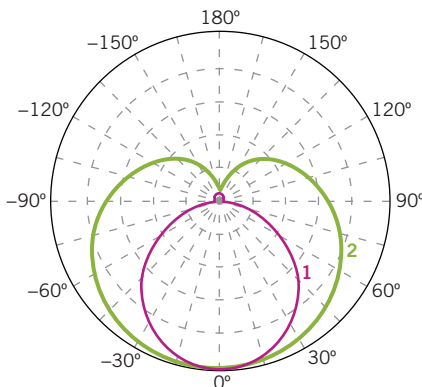

OPERATING SPECIFICATIONS

ELECTRICAL AND PERFORMANCE CHARACTERISTICS

Input Voltage	CRI	Bare Lamp Wattage	Nominal Lamp Lumens	Beam Angle	Nominal Bare Lamp Efficacy	Power Factor	Max. THD
120-277V	>80	17W	2100	220°	124 lm/W	>0.9	20%

RATED LIFE

L70 (Hours)	50,000
--------------------	--------

POLAR CANDELA DISTRIBUTION

Located at
Horizontal Angle=0, Vertical Angle=0

Beam Angle: 220°

Visible Light Area: 325°

1 Violet Vertical Plane through Horizontal Angles (90-270)

PHYSICAL CHARACTERISTICS

LAMP DIMENSIONS

A (Body Length)	22.31"
B (Illuminated Length)	19.25"
C (Width)	1.73"

BASE TYPE: 2G11

KT-LED17PLL-22G-835-D

PLL LED LAMP

ORDERING INFORMATION

ORDER CODE	PACK QTY.	EASY CODE	UPC
KT-LED17PLL-22G-835-D-CP	12	NFN-04	89094901284