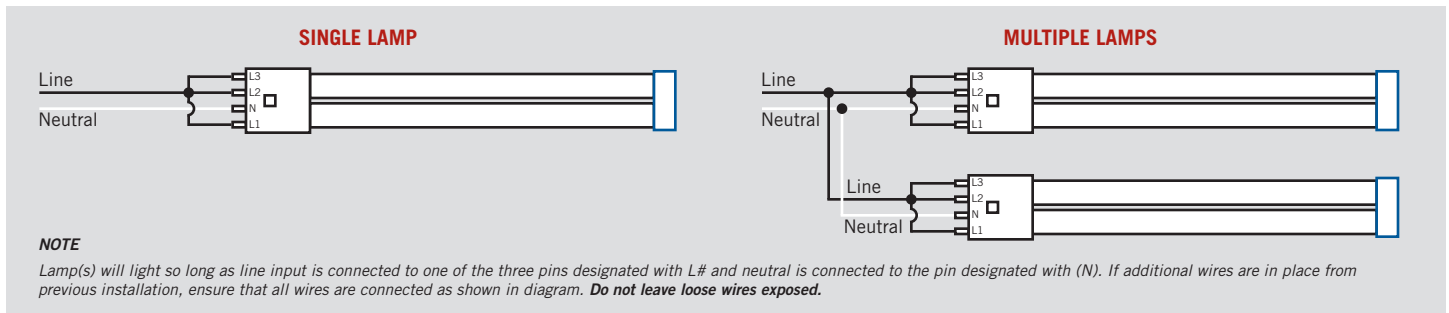

RATED LIFE

L70 (Hours)	50,000
--------------------	--------

POLAR CANDELA DISTRIBUTION

Located at
Horizontal Angle=0, Vertical Angle=0

Beam Angle: 220°

Visible Light Area: 325°

1 Violet Vertical Plane through Horizontal Angles (90-270)

2 Green Vertical Plane through Horizontal Angles (0-180)

KT-LED17PLL-22G-835-D

PLL LED LAMP

WIRING DIAGRAMS

1. Cut all existing connections to ballast as shown below and remove ballast.

2. Re-wire fixture as shown below.

PHYSICAL CHARACTERISTICS

LAMP DIMENSIONS

A (Body Length)	22.31"
B (Illuminated Length)	19.25"
C (Width)	1.73"

BASE TYPE: 2G11

KT-LED17PLL-22G-835-D

PLL LED LAMP

ORDERING INFORMATION

ORDER CODE	PACK QTY.	EASY CODE	UPC
KT-LED17PLL-22G-835-D-CP	12	NFN-04	89094901284