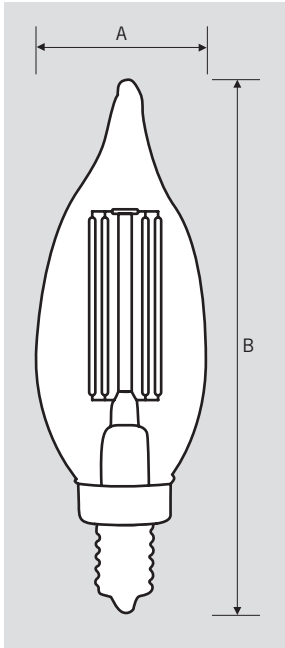

ESSENTIAL SERIES

GENERAL PURPOSE LED BULBS

KT-LED4.5FCA11-E12-822-A

REPLACEMENT LAMP

DESCRIPTION

4.5W CA11 Lamp | 2200K | ≥80 CRI | Bent-tip Amber Chandelier

LAMP TYPE: Filament CA11

BASE TYPE: E12 (Candelabra)

ELECTRICAL AND PERFORMANCE SPECIFICATIONS

Keystone Catalog Number	Description	Color Temp*	Input Voltage	Rated Lamp Wattage	Legacy Equivalent Wattage	Lumens	Efficacy	CRI	Base Type	Beam Angle	Dimmable
KT-LED4.5FCA11-E12-822-A	CA11 bent-tip chandelier filament bulb; Amber; Dimmable	2200K	120V	4.5W	40W incandescent	300 lm	67 lm/W	≥80	E12	360°	Yes

* Color Uniformity: CCT (Correlated Color Temperature) range as per guidelines outlined in ANSI C78.377-2017

KT-LED4.5FCA11-E12-822-A

REPLACEMENT LAMP

PHYSICAL CHARACTERISTICS

LAMP DIMENSIONS

A (Diameter)	1.26"
B (Length)	3.94"

BASE TYPE: E12 (Candelabra)

RATED LIFE

L70 (Hours)	15,000
-------------	--------

PACKAGING

Carton Quantity	24 pcs
Carton Dimensions	11.42" × 7.68" × 5.51"
Carton Weight	2.65 lbs

ORDERING INFORMATION

ORDER CODE	CARTON QUANTITY	EASY CODE	UPC
KT-LED4.5FCA11-E12-822-A	24 pcs	RFP-27	843654129808