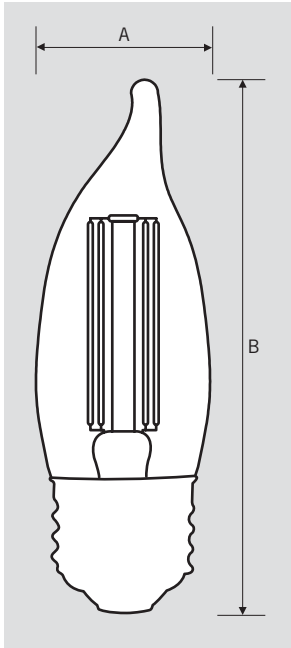

### ELECTRICAL AND PERFORMANCE SPECIFICATIONS

| Keystone Catalog Number  | Description   | Color Temp* | Input Voltage | Rated Lamp Wattage | Legacy Equivalent Wattage | Lumens | Efficacy | CRI       | Base Type | Beam Angle | Dimmable |
|--------------------------|---|-------------|---------------|--------------------|---------------------------|--------|----------|-----------|-----------|------------|----------|
| KT-LED5.5FCA11-E26-927-C | CA11 bent-tip chandelier filament bulb; Clear; Dimmable | 2700K       | 120V          | 5.5W               | 60W incandescent          | 500 lm | 91 lm/W  | $\geq 90$ | E26       | 360°       | Yes      |
| KT-LED5.5FCA11-E26-930-C | CA11 bent-tip chandelier filament bulb; Clear; Dimmable | 3000K       | 120V          | 5.5W               | 60W incandescent          | 500 lm | 91 lm/W  | $\geq 90$ | E26       | 360°       | Yes      |

#### LAMP DIMENSIONS

|              |       |
|--------------|-------|
| A (Diameter) | 1.26" |
| B (Length)   | 3.86" |

BASE TYPE: E26 (Medium)