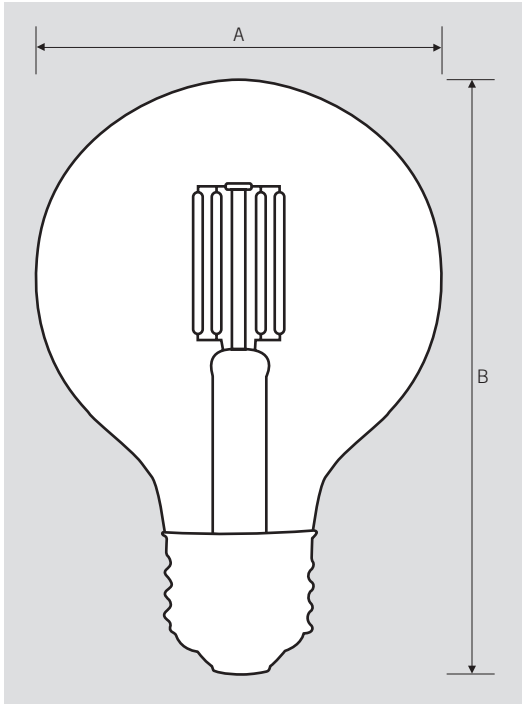

ESSENTIAL SERIES

GENERAL PURPOSE LED BULBS

KT-LED5.5FG25-E26-822-A

REPLACEMENT LAMP

DESCRIPTION

5.5W G25 Lamp | 2200K | ≥ 80 CRI | Amber Globe

LAMP TYPE: Filament G25

BASE TYPE: E26 (Medium)

ELECTRICAL AND PERFORMANCE SPECIFICATIONS

| Keystone Catalog Number | Description | Color Temp* | Input Voltage | Rated Lamp Wattage | Legacy Equivalent Wattage | Lumens | Efficacy | CRI | Base Type | Beam Angle | Dimmable |
|-------------------------|--|-------------|---------------|--------------------|---------------------------|--------|----------|-----------|-----------|------------|----------|
| KT-LED5.5FG25-E26-822-A | G25 filament globe bulb; Amber; Dimmable | 2200K | 120V | 5.5W | 60W incandescent | 500 lm | 91 lm/W | ≥ 80 | E26 | 360° | Yes |

* Color Uniformity: CCT (Correlated Color Temperature) range as per guidelines outlined in ANSI C78.377-2017

KT-LED5.5FG25-E26-822-A

REPLACEMENT LAMP

PHYSICAL CHARACTERISTICS

LAMP DIMENSIONS

| | |
|--------------|-------|
| A (Diameter) | 3.15" |
| B (Length) | 4.53" |