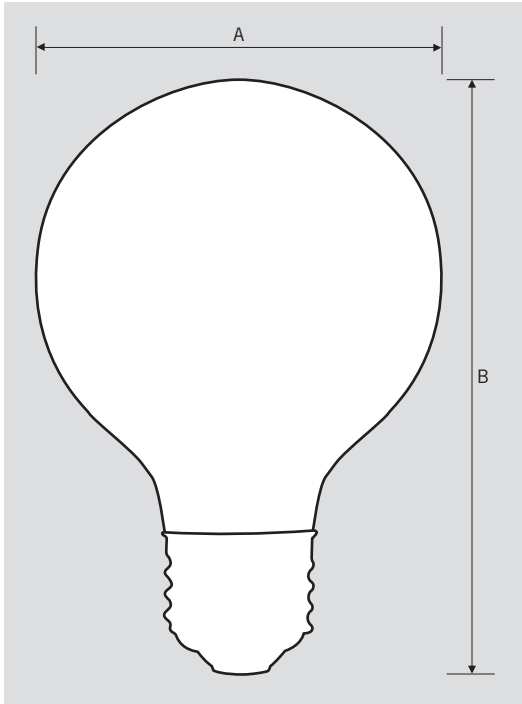

### DESCRIPTION

5.5W G25 Lamp | 2700–5000K |  $\geq 90$  CRI | Frosted Globe

|   |
|---|
| <b>LAMP TYPE:</b> Filament G25                |
| <b>BASE TYPE:</b> E26 (Medium)                |
| <b>WATTAGE:</b> 5.5W                          |
| <b>COLOR TEMPERATURE:</b> 2700–5000K          |
| <b>COLOR RENDERING INDEX (CRI):</b> $\geq 90$ |
| <b>WARRANTY:</b> 3 Years                      |
| <b>RATED LIFE:</b> L70 (15,000 Hours)         |

### ELECTRICAL AND PERFORMANCE SPECIFICATIONS

| Keystone Catalog Number | Description                                | Color Temp* | Input Voltage | Rated Lamp Wattage | Legacy Equivalent Wattage | Lumens | Efficacy | CRI       | Base Type | Beam Angle | Dimmable |
|-------------------------|--|-------------|---------------|--------------------|---------------------------|--------|----------|-----------|-----------|------------|----------|
| KT-LED5.5FG25-E26-927-F | G25 filament globe bulb; Frosted; Dimmable | 2700K       | 120V          | 5.5W               | 60W incandescent          | 500 lm | 91 lm/W  | $\geq 90$ | E26       | 360°       | Yes      |
| KT-LED5.5FG25-E26-930-F | G25 filament globe bulb; Frosted; Dimmable | 3000K       | 120V          | 5.5W               | 60W incandescent          | 500 lm | 91 lm/W  | $\geq 90$ | E26       | 360°       | Yes      |
| KT-LED5.5FG25-E26-950-F | G25 filament globe bulb; Frosted; Dimmable | 5000K       | 120V          | 5.5W               | 60W incandescent          | 500 lm | 91 lm/W  | $\geq 90$ | E26       | 360°       | Yes      |

### LAMP DIMENSIONS

|              |       |
|--------------|-------|
| A (Diameter) | 3.15" |
| B (Length)   | 4.53" |

BASE TYPE: E26 (Medium)