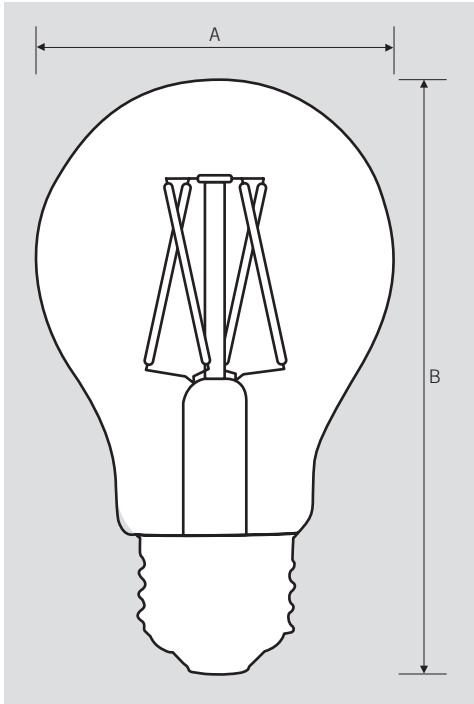

ELECTRICAL AND PERFORMANCE SPECIFICATIONS

Keystone Catalog Number	Description	Color Temp*	Input Voltage	Rated Lamp Wattage	Legacy Equivalent Wattage	Lumens	Efficacy	CRI	Base Type	Beam Angle	Dimmable
KT-LED5FA19-E26-822-A	A19 filament bulb; Amber; Dimmable	2200K	120V	5W	40W incandescent	450 lm	90 lm/W	≥ 80	E26	360°	Yes

* Color Uniformity: CCT (Correlated Color Temperature) range as per guidelines outlined in ANSI C78.377-2017

KT-LED5FA19-E26-822-A

REPLACEMENT LAMP

PHYSICAL CHARACTERISTICS

LAMP DIMENSIONS

A (Diameter)	2.36"
B (Length)	4.33"