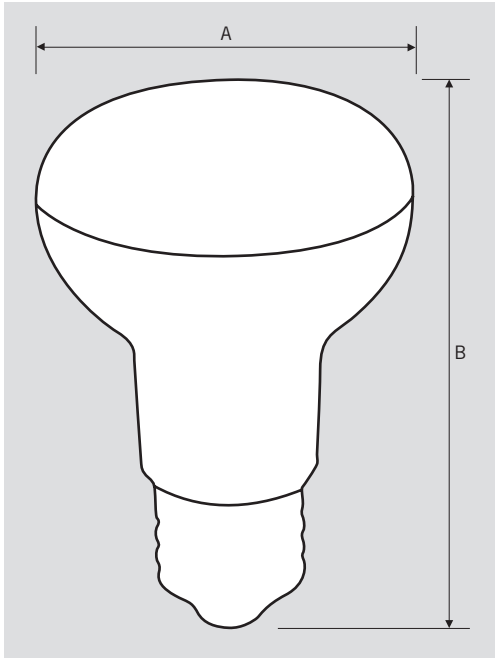

ESSENTIAL SERIES

GENERAL PURPOSE LED BULBS

KT-LED7.5R20-8XX

REPLACEMENT LAMP

DESCRIPTION

7.5W R20 Lamp | 2700–5000K | >80 CRI | Standard Flood

LAMP TYPE: R20
BASE TYPE: E26 (Medium)
WATTAGE: 7.5W
COLOR TEMPERATURE: 2700–5000K
COLOR RENDERING INDEX (CRI): >80
WARRANTY: 3 Years
RATED LIFE: L70 (15,000 Hours)

ELECTRICAL AND PERFORMANCE SPECIFICATIONS

Keystone Catalog Number	Description	Color Temp	Input Voltage	Rated Lamp Wattage	Legacy Equivalent Wattage	Base Type	Lumens	CRI	Beam Angle	Dimmable	Efficacy
KT-LED7.5R20-827	R20 bulb; Standard flood; Dimmable	2700K	120V	7.5W	50W halogen	E26	525 lm	>80	120°	Yes	70 lm/W
KT-LED7.5R20-830	R20 bulb; Standard flood; Dimmable	3000K	120V	7.5W	50W halogen	E26	525 lm	>80	120°	Yes	70 lm/W
KT-LED7.5R20-835	R20 bulb; Standard flood; Dimmable	3500K	120V	7.5W	50W halogen	E26	525 lm	>80	120°	Yes	70 lm/W
KT-LED7.5R20-840	R20 bulb; Standard flood; Dimmable	4000K	120V	7.5W	50W halogen	E26	525 lm	>80	120°	Yes	70 lm/W
KT-LED7.5R20-850	R20 bulb; Standard flood; Dimmable	5000K	120V	7.5W	50W halogen	E26	525 lm	>80	120°	Yes	70 lm/W

KT-LED7.5R20-8XX

REPLACEMENT LAMP

PHYSICAL CHARACTERISTICS

LAMP DIMENSIONS

A (Diameter)	2.48"
B (Length)	3.78"

BASE TYPE: E26 (Medium)

PACKAGING

Carton Quantity	60 pcs
Carton Dimensions	16.02" × 13.46" × 9.06"
Carton Weight	12.9 lbs