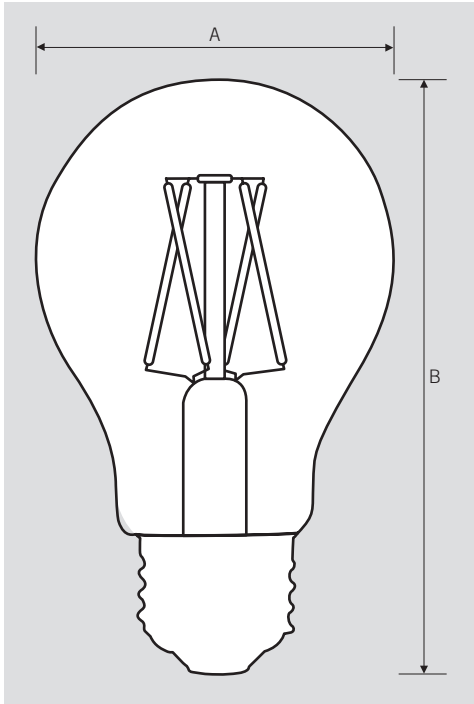

ELECTRICAL AND PERFORMANCE SPECIFICATIONS

Keystone Catalog Number	Description	Color Temp*	Input Voltage	Rated Lamp Wattage	Legacy Equivalent Wattage	Lumens	Efficacy	CRI	Base Type	Beam Angle	Dimmable
KT-LED9FA19-E26-822-A	A19 filament bulb; Amber; Dimmable	2200K	120V	9W	60W incandescent	800 lm	100 lm/W	≥ 80	E26	360°	Yes

* Color Uniformity: CCT (Correlated Color Temperature) range as per guidelines outlined in ANSI C78.377-2017

KT-LED9FA19-E26-822-A

REPLACEMENT LAMP

PHYSICAL CHARACTERISTICS

LAMP DIMENSIONS

A (Diameter)	2.36"
B (Length)	4.33"