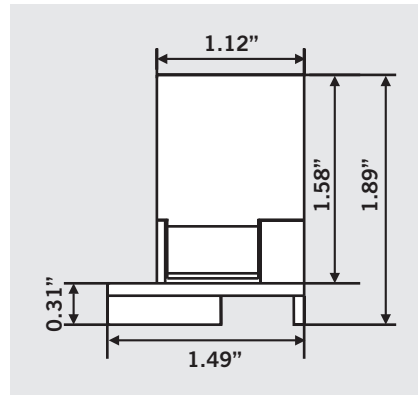

SINGLE PIN SLIMLINE SOCKETS

KT-SOCKET-SL-PE

DESCRIPTION: Single Pin Slimline Socket with Plunger End

DIMENSIONS

FRONT VIEW

SIDE VIEW

KT-SOCKET-SL-SE

DESCRIPTION: Single Pin Slimline Socket with Stationary End

DIMENSIONS

FRONT VIEW

SIDE VIEW