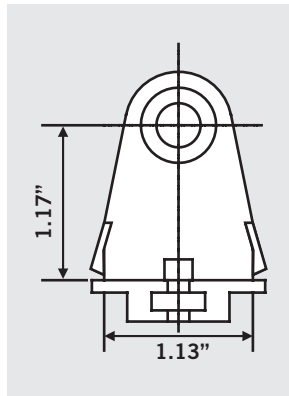

SINGLE PIN SLIMLINE SOCKETS

KT-SOCKET-SL-PE

DESCRIPTION: Single Pin Slimline Socket with Plunger End

DIMENSIONS

FRONT VIEW

SIDE VIEW

KT-SOCKET-SL-SE

DESCRIPTION: Single Pin Slimline Socket with Stationary End

DIMENSIONS

FRONT VIEW

SIDE VIEW