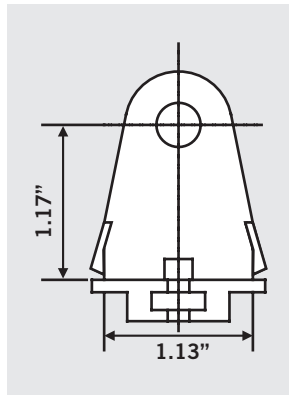

SINGLE PIN SLIMLINE SOCKETS

KT-SOCKET-SL-PE

DESCRIPTION: Single Pin Slimline Socket with Plunger End

DIMENSIONS

FRONT VIEW

SIDE VIEW

KT-SOCKET-SL-SE

DESCRIPTION: Single Pin Slimline Socket with Stationary End

DIMENSIONS

FRONT VIEW

SIDE VIEW