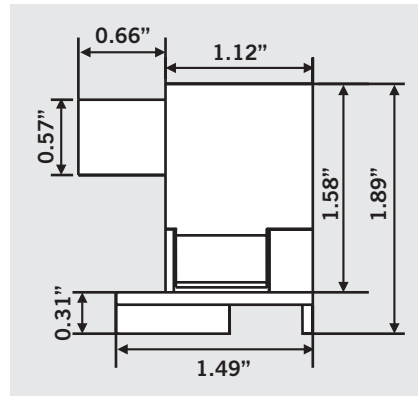

SINGLE PIN SLIMLINE SOCKETS

KT-SOCKET-SL-PE

DESCRIPTION: Single Pin Slimline Socket with Plunger End

DIMENSIONS

FRONT VIEW

SIDE VIEW

KT-SOCKET-SL-SE

DESCRIPTION: Single Pin Slimline Socket with Stationary End

DIMENSIONS

FRONT VIEW

SIDE VIEW