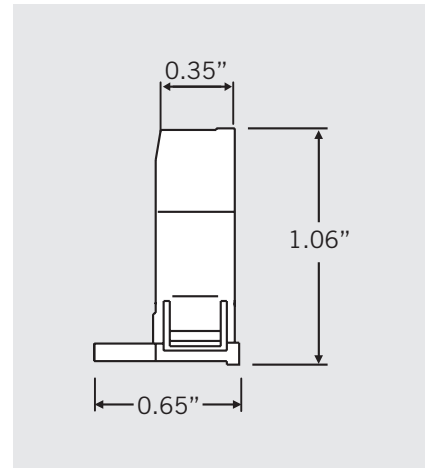

NON-SHUNTED MINIATURE BI-PIN SOCKETS

KT-SOCKET-T5-S

DESCRIPTION: Short Miniature Bi-Pin G5 Base, Non-Shunted, For T5 Lamps.

DIMENSIONS

FRONT VIEW

SIDE VIEW