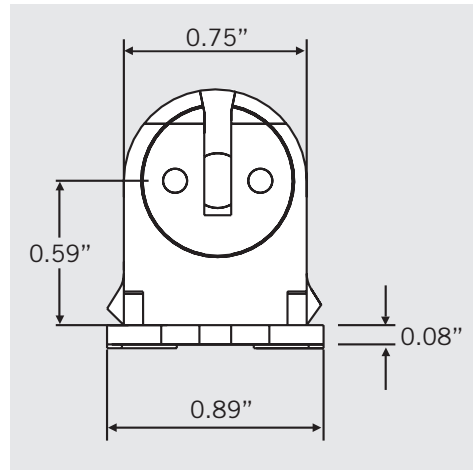

NON-SHUNTED MINIATURE BI-PIN SOCKETS

KT-SOCKET-T5-S

DESCRIPTION: Short Miniature Bi-Pin G5 Base, Non-Shunted, For T5 Lamps.

DIMENSIONS

FRONT VIEW

SIDE VIEW