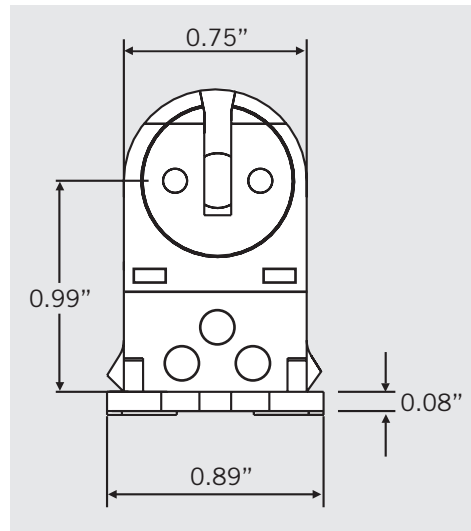

NON-SHUNTED TALL BI-PIN SOCKETS

KT-SOCKET-T5-U-T

DESCRIPTION: Tall Bi-Pin G5 Base, Non-Shunted, For T5 Lamps.

DIMENSIONS

FRONT VIEW

SIDE VIEW