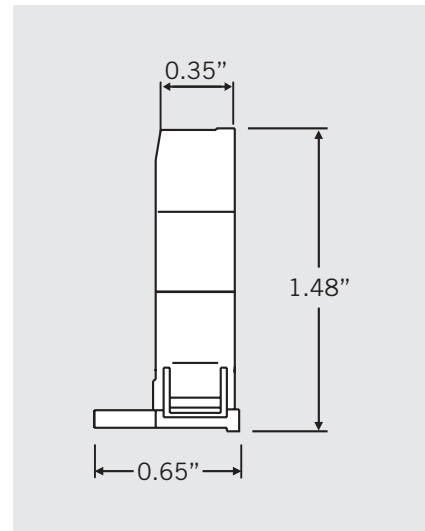

NON-SHUNTED TALL BI-PIN SOCKETS

KT-SOCKET-T5-U-T

DESCRIPTION: Tall Bi-Pin G5 Base, Non-Shunted, For T5 Lamps.

DIMENSIONS

FRONT VIEW

SIDE VIEW