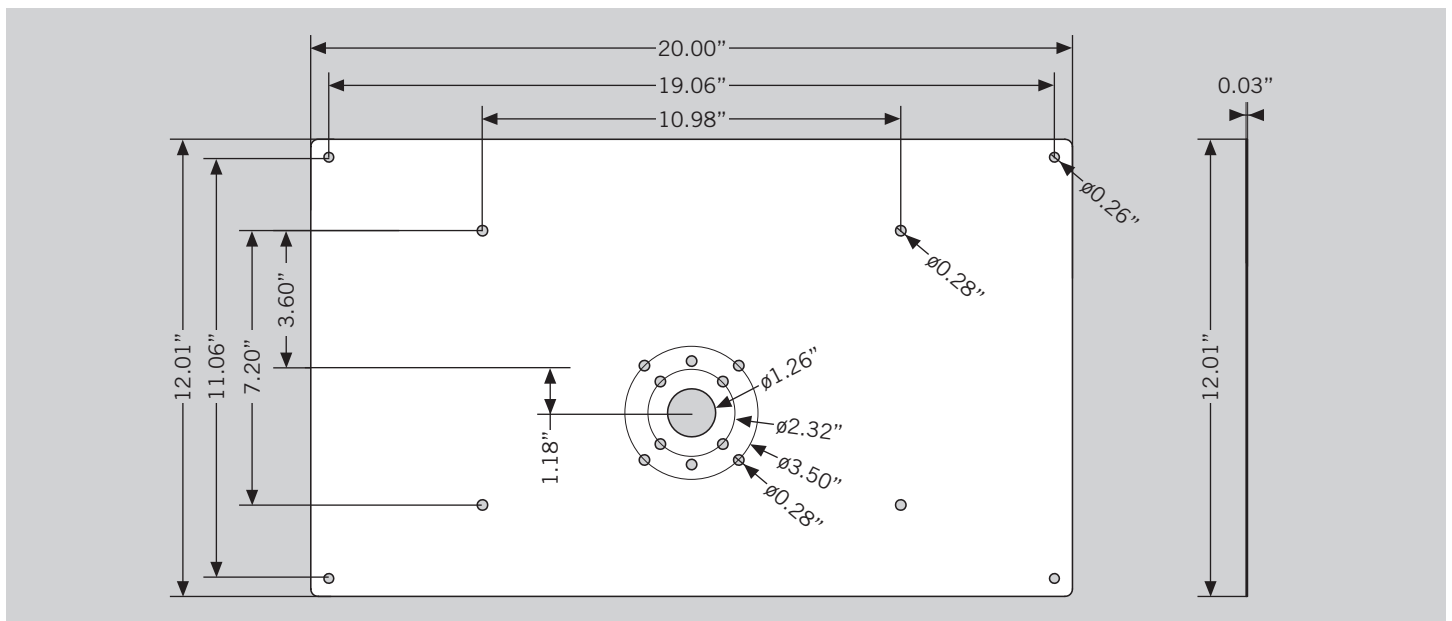

KT-WPLED-BP-M

WALLPACK BACK PLATE

DESCRIPTION

Back Plate for Medium Size Wallpacks, Covers Legacy Style Large HID Housing Dimensions. Standard Bronze Color.

*Wall Pack sold separately

DIMENSIONS

ORDERING INFORMATION

CATALOG NUMBER	CARTON QTY.	EASY CODE	UPC
KT-WPLED-BP-M	TBD	CCJ-21	843654130613

CATALOG NUMBER BREAKDOWN

KT-WPLED-BP-M

- | | | | | |
|-------------------------|------------|----------|--------------|---------------|
| 1 | 2 | 3 | 4 | 5 |
| 1 Keystone Technologies | 2 Wallpack | 3 LED | 4 Back Plate | 5 Medium Size |