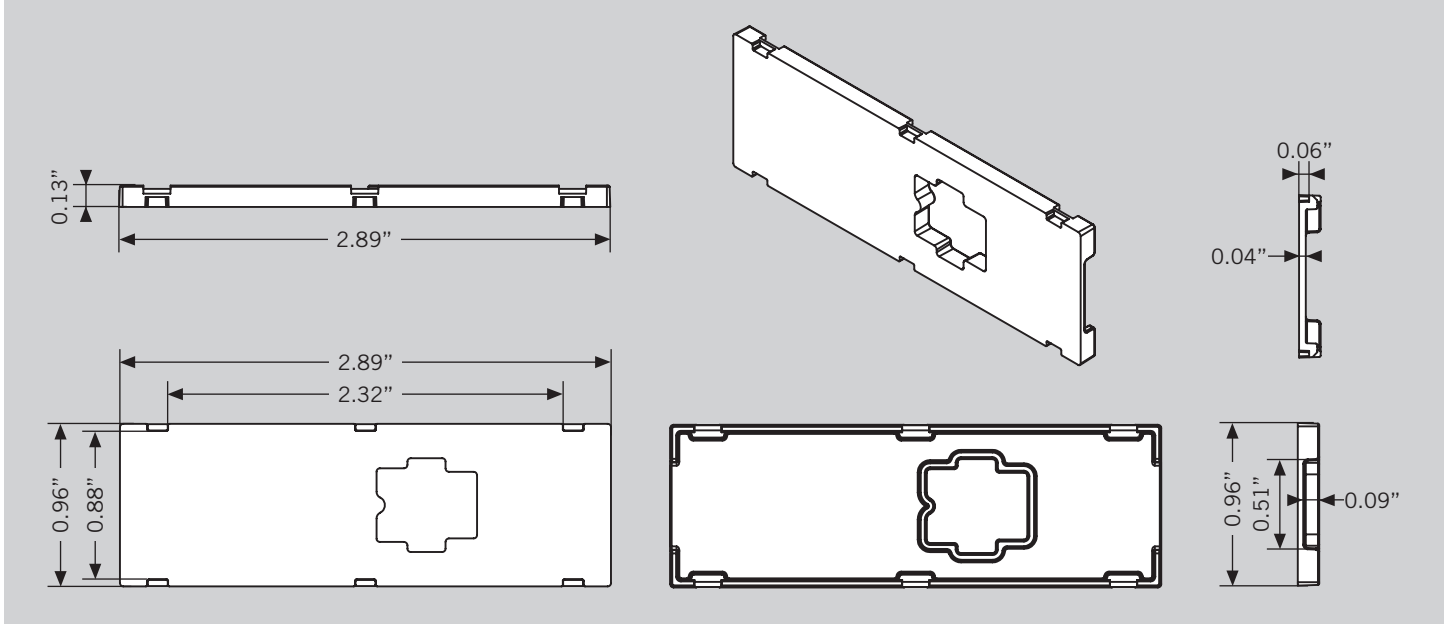

KT-WPLED-PS-UV-KO

DAWN TO DUSK PHOTOCELL

DESCRIPTION

Dawn to Dusk Photocell designed for Full Cutoff Wall Packs (M2 housing). Installs behind translucent KO on housing.

DIMENSIONS

TOP

KT-WPLED-PS-UV-KO
DAWN TO DUSK PHOTOCELL

BOTTOM

ORDERING INFORMATION

CATALOG NUMBER	CARTON QTY.	EASY CODE	UPC
KT-WPLED-PS-UV-KO	TBD	DLU-58	843654129198

CATALOG NUMBER BREAKDOWN

KT-WPLED-PS-UV-KO

- 1
- 2
- 3
- 4
- 5
- 6

- 1 Keystone Technologies
- 2 Wall Pack
- 3 LED
- 4 Photocell Sensor
- 5 Universal
- 6 Knock Out