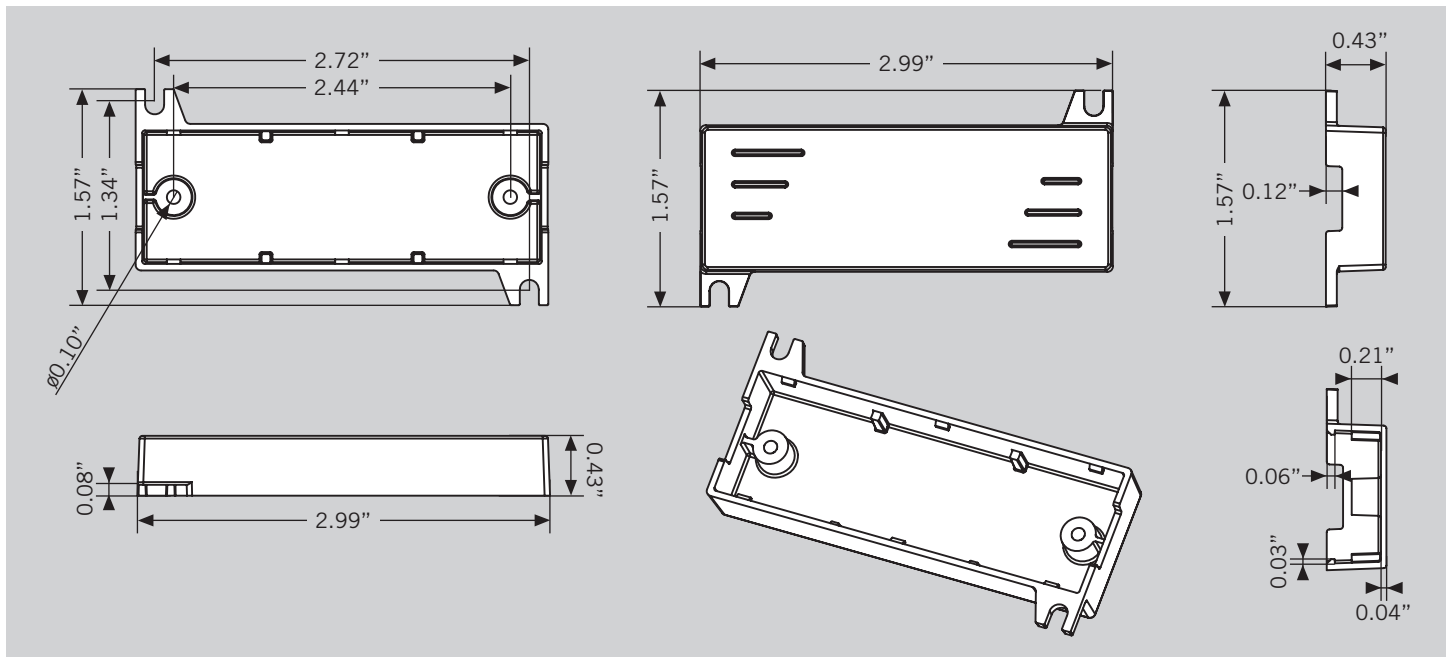

KT-WPLED-PS-UV-KO

DAWN TO DUSK PHOTOCELL

DESCRIPTION

Dawn to Dusk Photocell designed for Full Cutoff Wall Packs (M2 housing). Installs behind translucent KO on housing.

DIMENSIONS

TOP

KT-WPLED-PS-UV-KO
DAWN TO DUSK PHOTOCELL

BOTTOM

ORDERING INFORMATION

CATALOG NUMBER	CARTON QTY.	EASY CODE	UPC
KT-WPLED-PS-UV-KO	TBD	DLU-58	843654129198

CATALOG NUMBER BREAKDOWN

KT-WPLED-PS-UV-KO

- 1
- 2
- 3
- 4
- 5
- 6

- 1 Keystone Technologies
- 2 Wall Pack
- 3 LED
- 4 Photocell Sensor
- 5 Universal
- 6 Knock Out