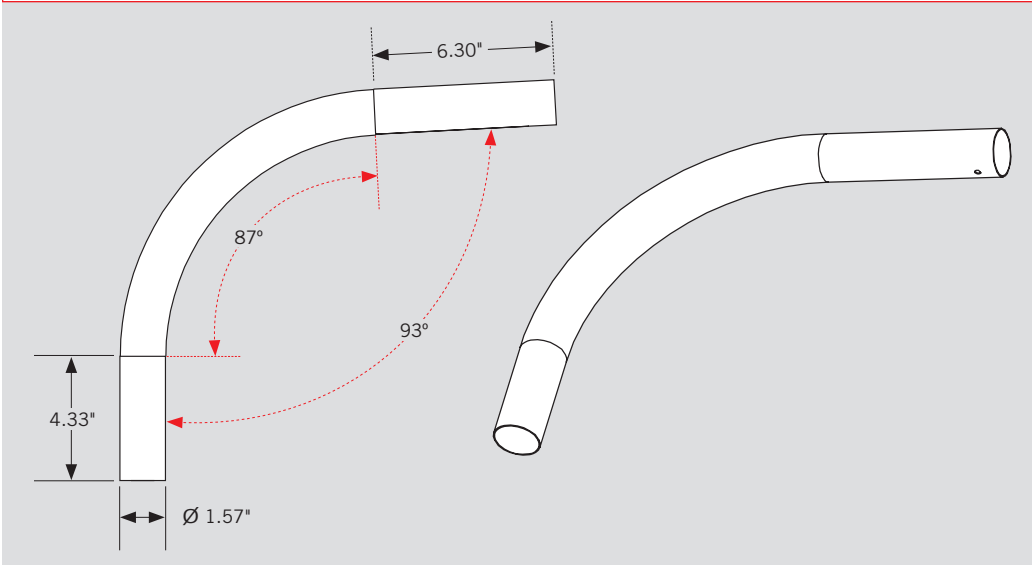

XFIT | ACCESSORIES

D2D LED AREA LIGHTS

DUSK-TO-DAWN LED AREA LIGHT MOUNTING KIT

DESCRIPTION

Dusk-to-Dawn LED Area Light Mounting Kit | Gray Finish

5 YEAR WARRANTY

SPECIFICATIONS

Catalog Number	Description	Finish Color
KT-ALED-CA-D2D-KIT	24" Curved Arm Mounting Pole, for Dusk-to-Dawn Area Light	Gray

DUSK-TO-DAWN LED AREA LIGHT MOUNTING KIT

ORDERING INFORMATION

ORDER CODE	PACK QTY.	UPC	Easy Code
KT-ALED-CA-D2D-KIT	1	843654131665	BFC-98

CATALOG NUMBER BREAKDOWN

KT-ALED-CA-D2D-KIT

- 1
- 2
- 3
- 4
- 5
- 6

- 1** Keystone Technologies
- 2** Fixture Type
- 3** LED Technology
- 4** Mounting Type
- 5** Style/Design Designation
- 6** Kit

2 Fixture Type

- A
- Area Light

4 Mounting Type

- CA
- Curved Arm Mounting Pole