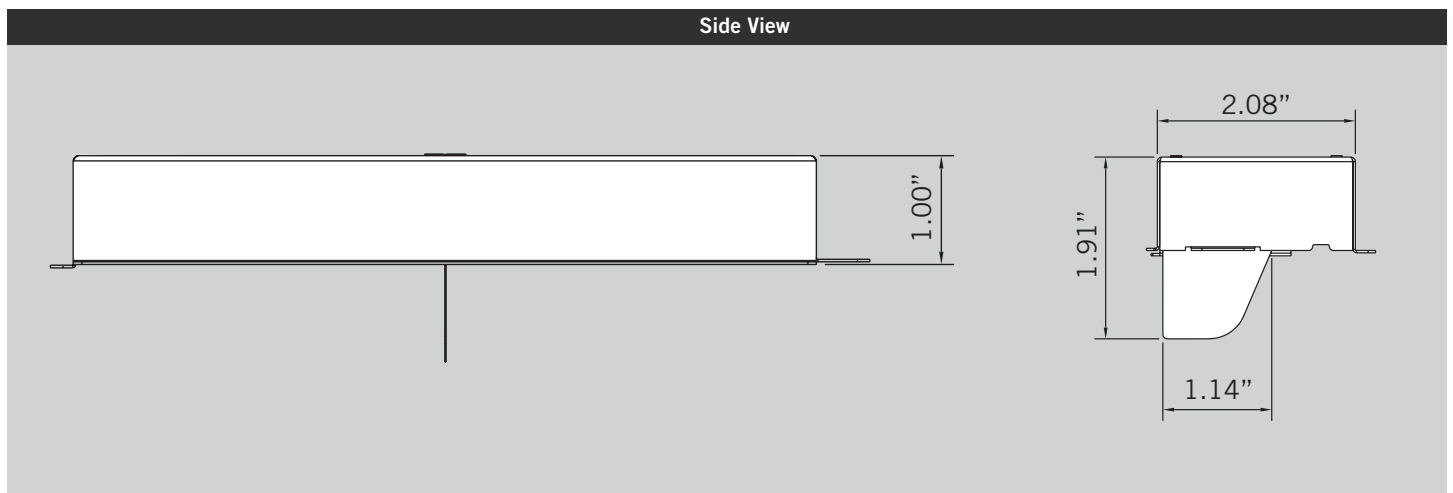

KT-BPLED-JBOX-1
JUNCTION BOX

PHYSICAL SPECIFICATIONS

ORDERING INFORMATION

CATALOG NUMBER	CARTON QTY.	EASY CODE	UPC
KT-BPLED-JBOX-1	20	MYW-25	843654128092