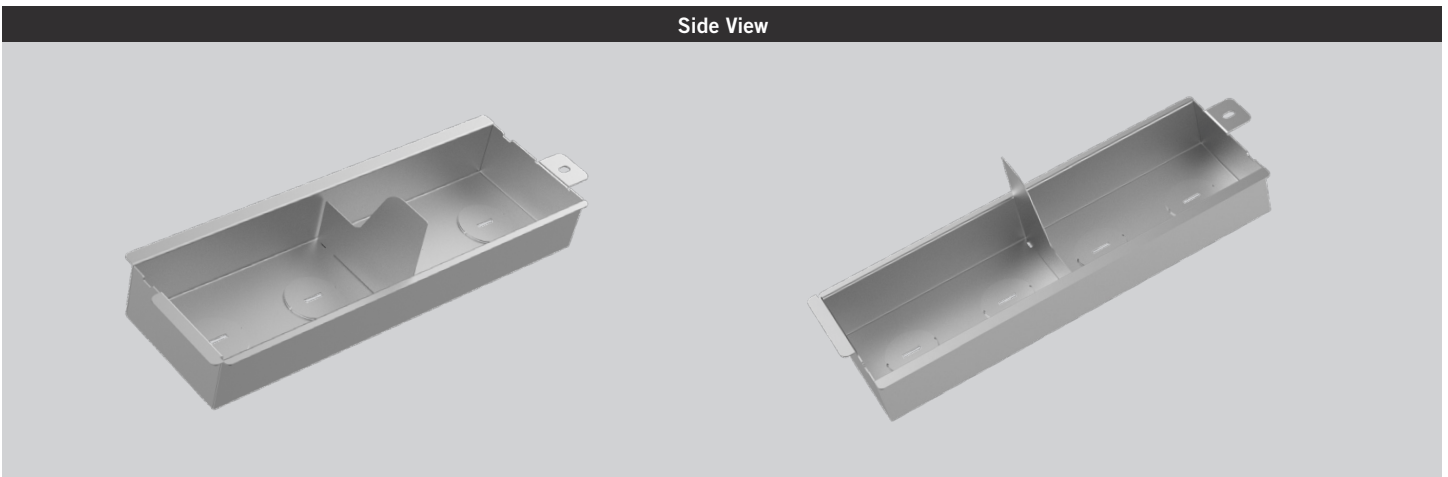

### DESCRIPTION

Junction box optimized for standard back-lit panels.

### PRODUCT FEATURES

Mounting hardware included.

Top View

Side View

**KT-BPLED-JBOX-1**  
JUNCTION BOX

**PHYSICAL SPECIFICATIONS**

**ORDERING INFORMATION**

CATALOG NUMBER	CARTON QTY.	EASY CODE	UPC
KT-BPLED-JBOX-1	20	MYW-25	843654128092