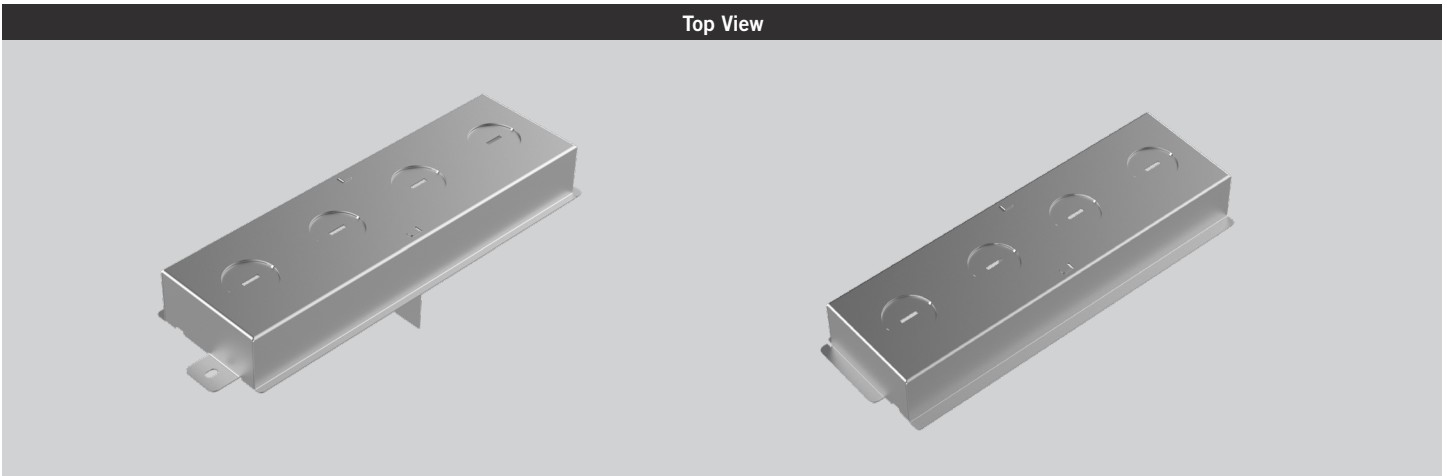

### DESCRIPTION

Junction box optimized for standard back-lit panels.

### PRODUCT FEATURES

Mounting hardware included.

Top View

Side View

**KT-BPLED-JBOX-1**  
JUNCTION BOX

**PHYSICAL SPECIFICATIONS**

**ORDERING INFORMATION**

CATALOG NUMBER	CARTON QTY.	EASY CODE	UPC
KT-BPLED-JBOX-1	20	MYW-25	843654128092