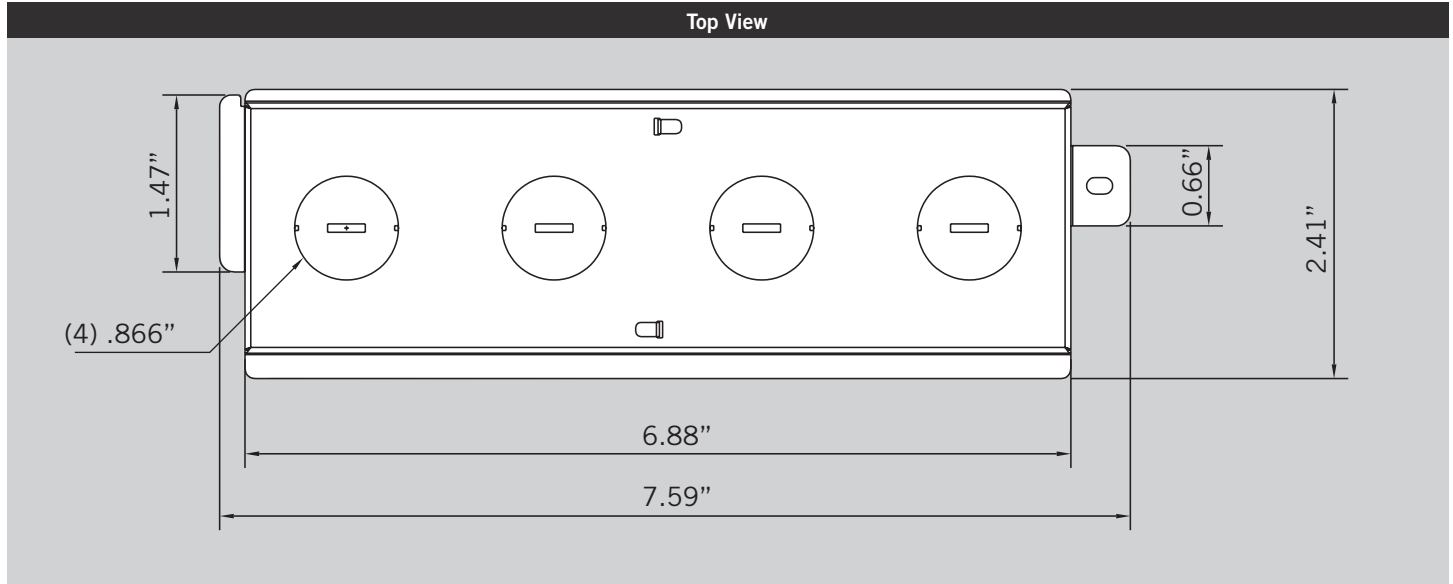

### DESCRIPTION

Junction box optimized for standard back-lit panels.

### PRODUCT FEATURES

Mounting hardware included.

Top View

Side View

**KT-BPLED-JBOX-1**  
JUNCTION BOX

**PHYSICAL SPECIFICATIONS**

**ORDERING INFORMATION**

CATALOG NUMBER	CARTON QTY.	EASY CODE	UPC
KT-BPLED-JBOX-1	20	MYW-25	843654128092