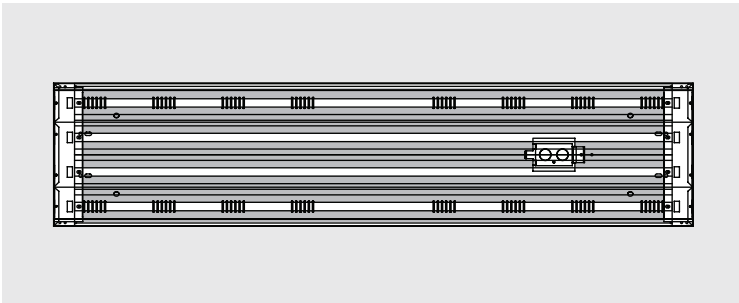

DESCRIPTION

4' LED Tube Ready Highbay Fixture, 4 Lamp. (Lamps Sold Separately)

APPLICATION

Used for indoor highbay, lowbay, warehouse and general lighting applications.

PRODUCT FEATURES

- Designed for use with Single Ended Wiring (Type B) LED T8 tubes
- Post painted white steel body with mirror reflector
- Rated for Dry & Damp locations
- For use with Keystone Single Ended Wiring Direct Drive LED lamps: 25W Max per lamp

Note: In order for UL safety certification to be valid, only Keystone lamps may be installed in the fixture as per product label.