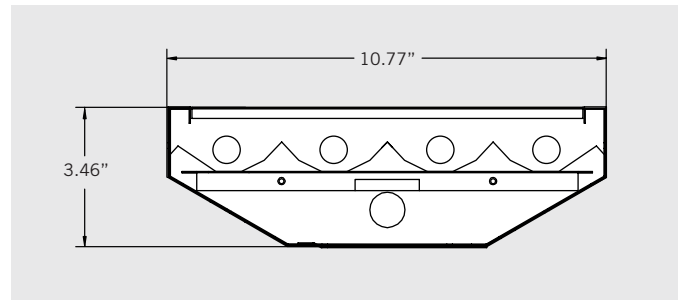

DESCRIPTION

4' LED Tube Ready Highbay Fixture, 4 Lamp. (Lamps Sold Separately)

APPLICATION

Used for indoor highbay, lowbay, warehouse and general lighting applications.

PRODUCT FEATURES

- Designed for use with Single Ended Wiring (Type B) LED T8 tubes
- Post painted white steel body with mirror reflector
- Rated for Dry & Damp locations
- For use with Keystone Single Ended Wiring Direct Drive LED lamps: 25W Max per lamp