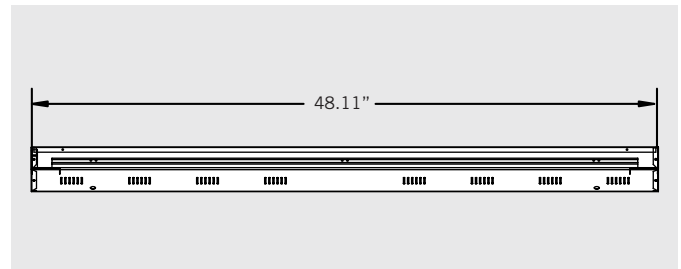

DESCRIPTION

4' LED Tube Ready Highbay Fixture, 4 Lamp. (Lamps Sold Separately)

APPLICATION

Used for indoor highbay, lowbay, warehouse and general lighting applications.

PRODUCT FEATURES

- Designed for use with Single Ended Wiring (Type B) LED T8 tubes
- Post painted white steel body with mirror reflector
- Rated for Dry & Damp locations
- For use with Keystone Single Ended Wiring Direct Drive LED lamps: 25W Max per lamp

Note: In order for UL safety certification to be valid, only Keystone lamps may be installed in the fixture as per product label.