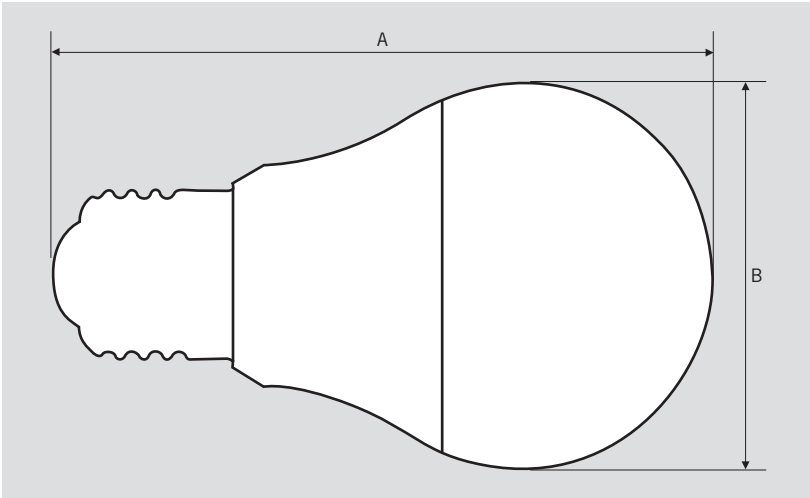

ELECTRICAL AND PERFORMANCE SPECIFICATIONS

Keystone Catalog Number	Description	Color Temp	Input Voltage	Rated Lamp Wattage	Legacy Equivalent Wattage	Base Type	Lumens	CRI	Beam Angle	Dimmable	Efficacy
KT-LED6A19-0-827 /G2	A19 bulb. Omni-Directional, dimmable	2700K	120V	5.7W	40W	E26	460	>80	230°	Yes	81 lm/W
KT-LED6A19-0-830 /G2	A19 bulb. Omni-Directional, dimmable	3000K	120V	5.7W	40W	E26	460	>80	230°	Yes	81 lm/W
KT-LED6A19-0-850 /G2	A19 bulb. Omni-Directional, dimmable	5000K	120V	5.7W	40W	E26	460	>80	230°	Yes	81 lm/W

ESSENTIAL SERIES

GENERAL PURPOSE LED BULBS

KT-LED6A19-0-8XX /G2 REPLACEMENT LAMP

PHYSICAL CHARACTERISTICS

PACKAGING

Carton Quantity	60 pcs
Carton Dimensions	24.61" x 14.76" x 4.72"
Carton Weight	7.74 lbs

LAMP DIMENSIONS

A (Length)	3.94"
B (Diameter)	2.36"

BASE TYPE: E26 (Medium)

ORDERING INFORMATION

CATALOG NUMBER	CARTON QUANTITY	EASY CODE	UPC
KT-LED6A19-0-827 /G2	60 pcs	DOD-54	843654130149
KT-LED6A19-0-830 /G2	60 pcs	KBR-69	843654130156
KT-LED6A19-0-850 /G2	60 pcs	AKX-31	843654130163