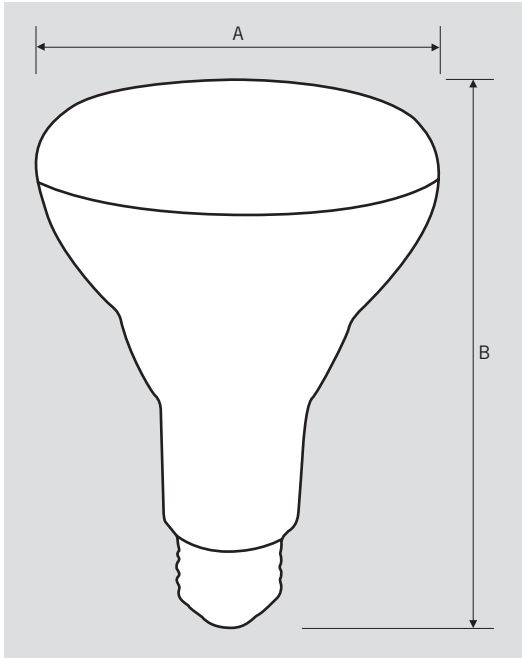

ESSENTIAL SERIES

GENERAL PURPOSE LED BULBS

KT-LED8BR30-9XX

REPLACEMENT LAMP

DESCRIPTION

8W BR30 Lamp | 2700–5000K | >90 CRI | Standard Flood

LAMP TYPE: BR30
BASE TYPE: E26 (Medium)
WATTAGE: 8W
COLOR TEMPERATURE: 2700–5000K
COLOR RENDERING INDEX (CRI): >90
WARRANTY: 3 Years
RATED LIFE: L70 (25,000 Hours)

TYPICAL APPLICATIONS

- Recessed downlights
- Track lighting
- Surface-mount ceiling fixtures

PRODUCT FEATURES

- Energy efficient, 80%+ energy savings over legacy equivalents
- Lower heat generation than legacy equivalents
- Smooth, uniform dimming
- Durable plastic housing lowers the risk for breakage
- Smooth, diffused lens for comfortable glare-free performance
- HiCRI LEDs offer enhanced color rendering vs. 80 CRI LEDs, providing ideal clarity, representation, uniformity of illuminated area/objects
- Long life minimizes replacement and maintenance costs
- Suitable for use in damp and wet locations
- Operating temperature range –13°F/–25°C to 104°F/40°C
- PF >0.90
- ANSI compliant construction ensures fitment for intended applications
- UL Listed
- Meets Energy Star requirements
- Complies with Part 15 of FCC
- Title 20 compliant
- Title 24 JA8 compliant (excluding 4000K and 5000K lamps)

KT-LED8BR30-9XX

REPLACEMENT LAMP

PHYSICAL CHARACTERISTICS

LAMP DIMENSIONS

A (Diameter)	3.74"
B (Length)	5.28"

BASE TYPE: E26 (Medium)

PACKAGING

Carton Quantity	24 pcs
Carton Dimensions	15.91" × 12.05" × 12.13"
Carton Weight	5.4 lbs