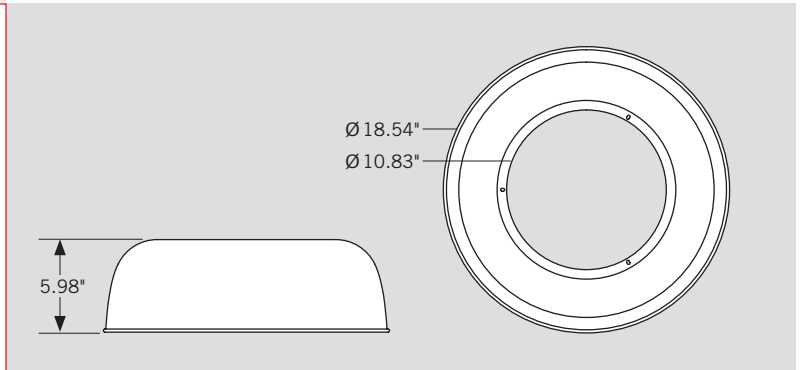

KT-RHLED-AR90-X-KIT /G2
ALUMINUM DOME REFLECTOR

DESCRIPTION

Aluminum Dome Reflector for Round LED High Bay Fixtures | 90° Beam Angle | Includes Mounting Hardware

5YEAR
WARRANTY

SPECIFICATIONS

Catalog Number	Description
KT-RHLED-AR90-1-KIT /G2	Aluminum Dome Reflector for 100W-150W Round LED High Bay Fixtures

Catalog Number	Description
KT-RHLED-AR90-2-KIT /G2	Aluminum Dome Reflector for 200W Round LED High Bay Fixtures

KT-RHLED-AR90-X-KIT /G2

ALUMINUM DOME REFLECTOR

ORDERING INFORMATION

ORDER CODE	PACK QTY.	UPC	Easy Code
KT-RHLED-AR90-1-KIT /G2	1	843654133287	ZOV-89
KT-RHLED-AR90-2-KIT /G2	1	843654133294	GBN-40