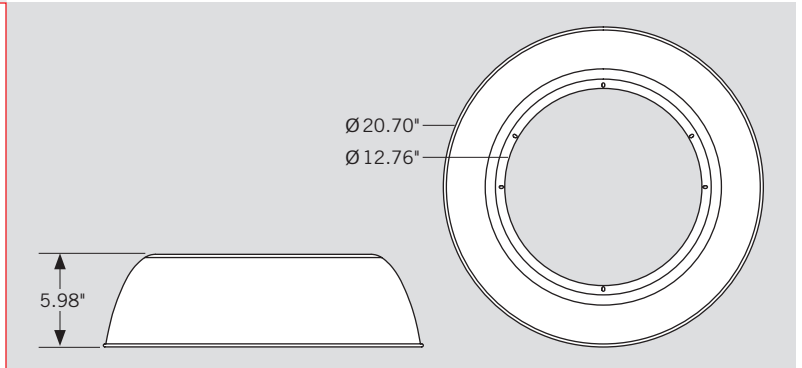

KT-RHLED-AR90-X-KIT /G2
ALUMINUM DOME REFLECTOR

DESCRIPTION

Aluminum Dome Reflector for Round LED High Bay Fixtures | 90° Beam Angle | Includes Mounting Hardware

5YEAR
WARRANTY

SPECIFICATIONS

Catalog Number	Description
KT-RHLED-AR90-1-KIT /G2	Aluminum Dome Reflector for 100W-150W Round LED High Bay Fixtures

Catalog Number	Description
KT-RHLED-AR90-2-KIT /G2	Aluminum Dome Reflector for 200W Round LED High Bay Fixtures

KT-RHLED-AR90-X-KIT /G2

ALUMINUM DOME REFLECTOR

ORDERING INFORMATION

ORDER CODE	PACK QTY.	UPC	Easy Code
KT-RHLED-AR90-1-KIT /G2	1	843654133287	ZOV-89
KT-RHLED-AR90-2-KIT /G2	1	843654133294	GBN-40