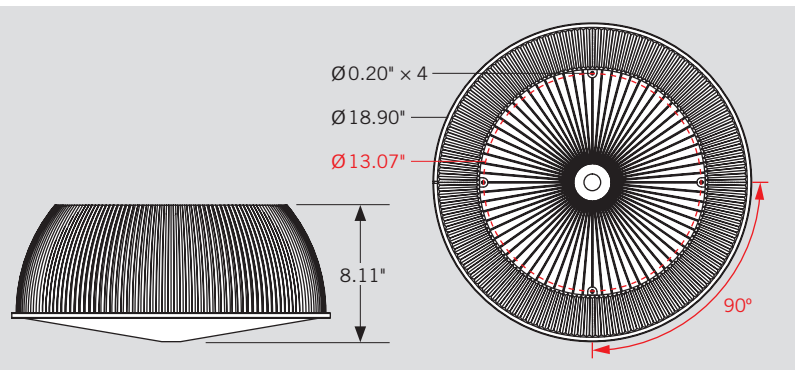

KT-RHLED-CL90-X-KIT /G2
CLEAR POLYCARBONATE DOME REFLECTOR

DESCRIPTION

Clear Polycarbonate Dome Reflector for Round LED High Bay Fixtures | 90° Beam Angle | Includes Mounting Hardware

5 YEAR
WARRANTY

SPECIFICATIONS

Catalog Number	Description
KT-RHLED-CL90-1-KIT /G2	Clear Polycarbonate Dome Reflector for 100W-150W Round LED High Bay Fixtures

Catalog Number	Description
KT-RHLED-CL90-2-KIT /G2	Clear Polycarbonate Dome Reflector for 200W Round LED High Bay Fixtures

KT-RHLED-CL90-X-KIT /G2

CLEAR POLYCARBONATE DOME REFLECTOR

ORDERING INFORMATION

ORDER CODE	PACK QTY.	UPC	Easy Code
KT-RHLED-CL90-1-KIT /G2	1	843654133614	FVZ-16
KT-RHLED-CL90-2-KIT /G2	1	843654133621	SFZ-16