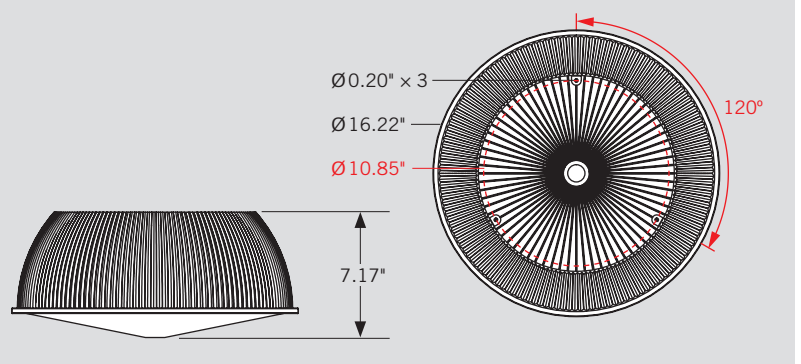

KT-RHLED-CL90-X-KIT /G2
CLEAR POLYCARBONATE DOME REFLECTOR

DESCRIPTION

Clear Polycarbonate Dome Reflector for Round LED High Bay Fixtures | 90° Beam Angle | Includes Mounting Hardware

5 YEAR
WARRANTY

SPECIFICATIONS

Catalog Number	Description
KT-RHLED-CL90-1-KIT /G2	Clear Polycarbonate Dome Reflector for 100W-150W Round LED High Bay Fixtures

Catalog Number	Description
KT-RHLED-CL90-2-KIT /G2	Clear Polycarbonate Dome Reflector for 200W Round LED High Bay Fixtures

KT-RHLED-CL90-X-KIT /G2

CLEAR POLYCARBONATE DOME REFLECTOR

ORDERING INFORMATION

ORDER CODE	PACK QTY.	UPC	Easy Code
KT-RHLED-CL90-1-KIT /G2	1	843654133614	FVZ-16
KT-RHLED-CL90-2-KIT /G2	1	843654133621	SFZ-16