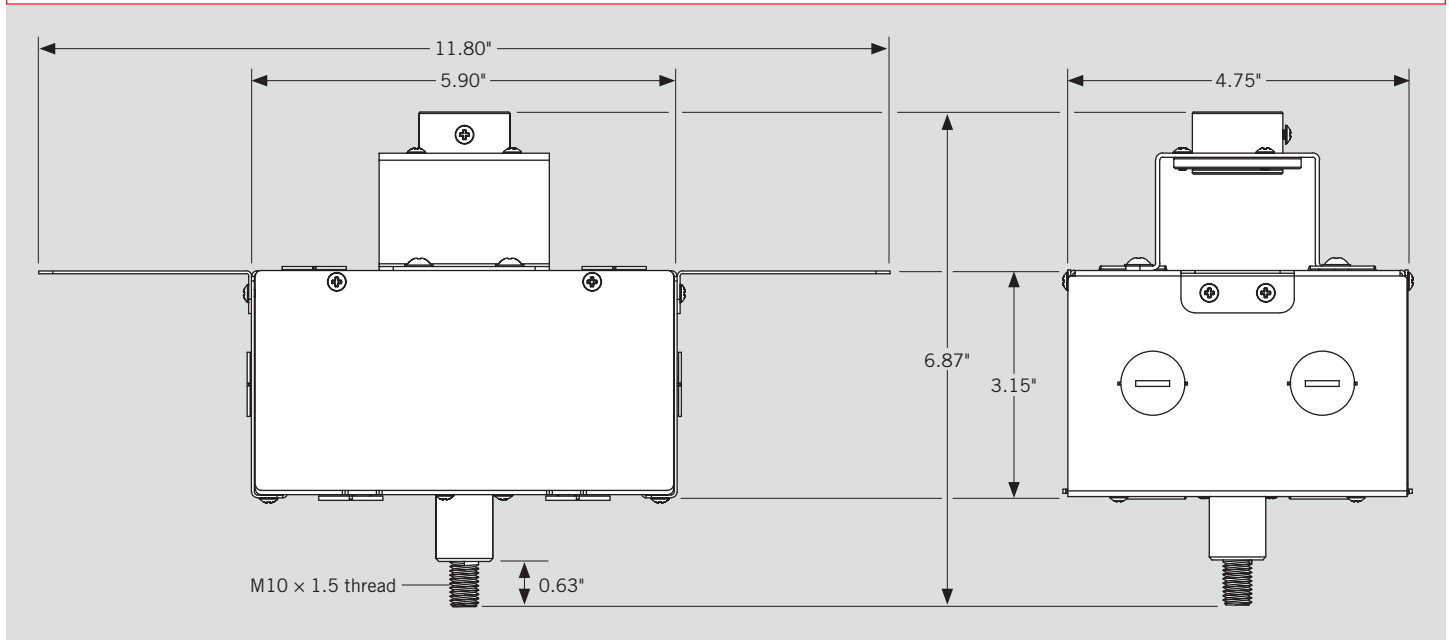

KT-RHLED-JBOX-PM /G2
JUNCTION BOX

DESCRIPTION

Junction Box; Optimized for Pole-Pendant and Step-Down Transformer Applications

5 YEAR
WARRANTY

SPECIFICATIONS

Catalog Number	Description
KT-RHLED-JBOX-PM /G2	Junction Box; Optimized for Pole-Pendant and Step-Down Transformer Applications

KT-RHLED-JBOX-PM /G2

JUNCTION BOX

ORDERING INFORMATION

ORDER CODE	PACK QTY.	UPC	Easy Code
KT-RHLED-JBOX-PM /G2	1	843654133300	RAQ-94

CATALOG NUMBER BREAKDOWN

KT-RHLED-JBOX-PM /G2

1
2
3
4
5
6

- 1 Keystone Technologies
- 2 Round High Bay
- 3 LED Technology
- 4 Junction Box
- 5 Pole Mount
- 6 Second Generation