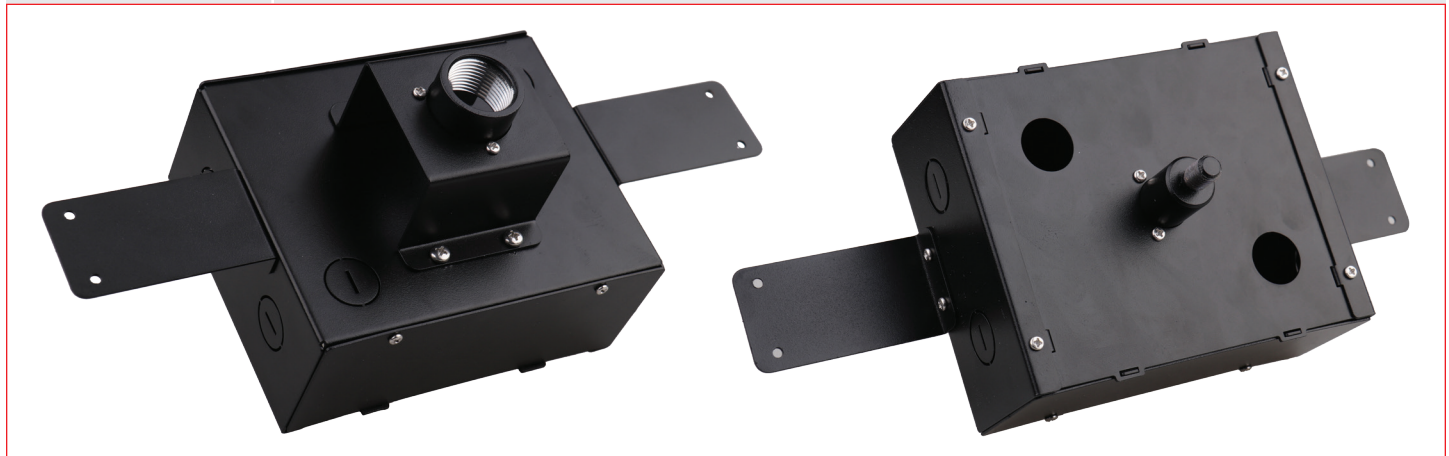

KT-RHLED-JBOX-PM /G2
JUNCTION BOX

DESCRIPTION

Junction Box; Optimized for Pole-Pendant and Step-Down Transformer Applications

5 YEAR
WARRANTY

SPECIFICATIONS

Catalog Number	Description
KT-RHLED-JBOX-PM /G2	Junction Box; Optimized for Pole-Pendant and Step-Down Transformer Applications

KT-RHLED-JBOX-PM /G2

JUNCTION BOX

ORDERING INFORMATION

ORDER CODE	PACK QTY.	UPC	Easy Code
KT-RHLED-JBOX-PM /G2	1	843654133300	RAQ-94

CATALOG NUMBER BREAKDOWN

KT-RHLED-JBOX-PM /G2

1
2
3
4
5
6

- 1 Keystone Technologies
- 2 Round High Bay
- 3 LED Technology
- 4 Junction Box
- 5 Pole Mount
- 6 Second Generation