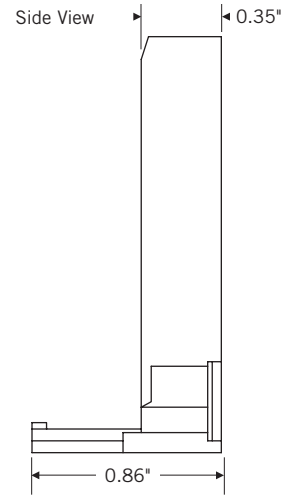

SHUNTED MEDIUM BI-PIN SOCKETS

KT-SOCKET-T8-S-T

Tall Medium Bi-Pin Socket | Snap-In with Nib | Shunted | For T8 and T12 Lamps

KT-SOCKET-T8-S-S

Standard Medium Bi-Pin Socket | Snap-In with Nib | Shunted | For T8 and T12 Lamps