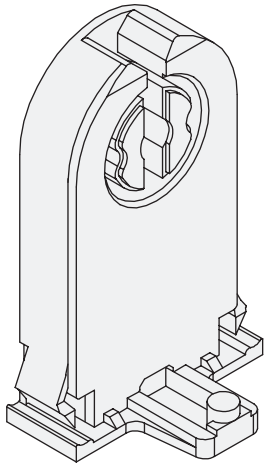

SHUNTED MEDIUM BI-PIN SOCKETS

KT-SOCKET-T8-S-T

Tall Medium Bi-Pin Socket | Snap-In with Nib | Shunted | For T8 and T12 Lamps

KT-SOCKET-T8-S-S

Standard Medium Bi-Pin Socket | Snap-In with Nib | Shunted | For T8 and T12 Lamps