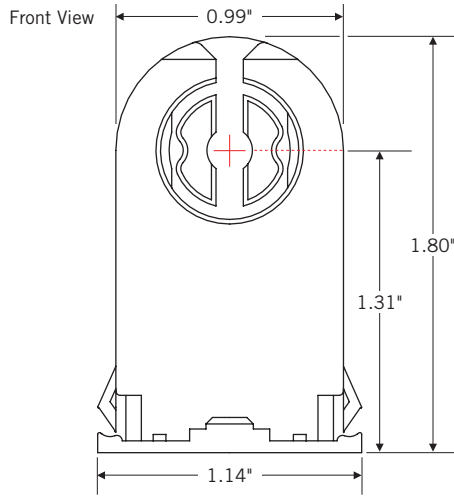

SHUNTED MEDIUM BI-PIN SOCKETS

KT-SOCKET-T8-S-T

Tall Medium Bi-Pin Socket | Snap-In with Nib | Shunted | For T8 and T12 Lamps

KT-SOCKET-T8-S-S

Standard Medium Bi-Pin Socket | Snap-In with Nib | Shunted | For T8 and T12 Lamps