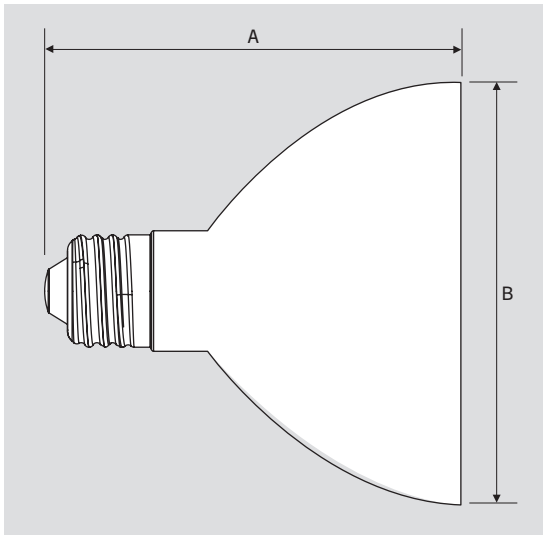

ELECTRICAL AND PERFORMANCE SPECIFICATIONS

Keystone Catalog Number	Description	Color Temp	Input Voltage	Rated Lamp Wattage	Legacy Equivalent Wattage	Base Type	Lumens	CRI	Light Distribution	Dimmable	Efficacy
KT-LED18PAR38-NF-830	Commercial PAR38 bulb. Universal input voltage, Narrow flood, Non-dimmable	3000K	120–277V	18W	100W halogen	E26	1950 L	>80	25	No	108 lm/W
KT-LED18PAR38-NF-840	Commercial PAR38 bulb. Universal input voltage, Narrow flood, Non-dimmable	4000K	120–277V	18W	100W halogen	E26	2060 L	>80	25	No	114 lm/W
KT-LED18PAR38-NF-850	Commercial PAR38 bulb. Universal input voltage, Narrow flood, Non-dimmable	5000K	120–277V	18W	100W halogen	E26	2100 L	>80	25	No	114 lm/W
KT-LED18PAR38-F-830	Commercial PAR38 bulb. Universal input voltage, Standard flood, Non-dimmable	3000K	120–277V	18W	100W halogen	E26	1950 L	>80	40	No	108 lm/W
KT-LED18PAR38-F-840	Commercial PAR38 bulb. Universal input voltage, Standard flood, Non-dimmable	4000K	120–277V	18W	120W halogen	E26	2060 L	>80	40	No	114 lm/W
KT-LED18PAR38-F-850	Commercial PAR38 bulb. Universal input voltage, Standard flood, Non-dimmable	5000K	120–277V	18W	120W halogen	E26	2100 L	>80	40	No	114 lm/W

KT-LED18PAR38-X-8XX

REPLACEMENT LAMP

PHYSICAL CHARACTERISTICS

RATED LIFE

L70 (Hours)	50,000
-------------	--------

PACKAGING

Carton Quantity	12 pcs
Carton Dimensions	17.72" x 12" x 13"
Carton Weight	20.84 lbs

LAMP DIMENSIONS

A (Length)	5.03"
B (Diameter)	4.73"

BASE TYPE: E26 (Medium)

ORDERING INFORMATION

ORDER CODE	PACK QTY.	EASY CODE	UPC
KT-LED18PAR38-NF-830	TBD	AVN-59	843654122946
KT-LED18PAR38-NF-840	TBD	WMH-86	843654122953
KT-LED18PAR38-NF-850	TBD	LHR-73	843654122960
KT-LED18PAR38-F-830	TBD	YBY-12	843654122977
KT-LED18PAR38-F-840	TBD	UNW-29	843654122984
KT-LED18PAR38-F-850	TBD	EAR-65	843654122991