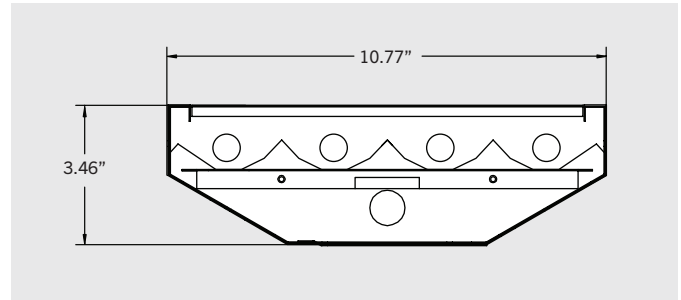

DESCRIPTION

4' LED Tube Ready Highbay Fixture, 4 Lamp. (Lamps Sold Separately)

APPLICATION

Used for indoor highbay, lowbay, warehouse and general lighting applications.

PRODUCT FEATURES

- Designed for use with Single Ended Wiring (Type B) LED T8 tubes
- Post painted white steel body with mirror reflector
- Rated for Dry & Damp locations
- For use with Keystone Single Ended Wiring Direct Drive LED lamps: 25W Max per lamp

Note: In order for UL safety certification to be valid, only Keystone lamps may be installed in the fixture as per product label.

ORDERING INFORMATION

CATALOG NUMBER	CARTON QTY.	EASY CODE	UPC
KT-DDHBLDT8-4-4L	1	TCC-11	843654123196