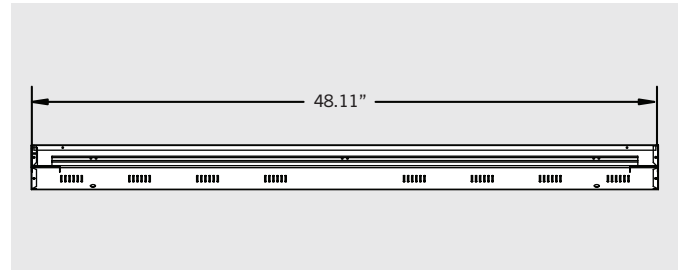

DESCRIPTION

4' LED Tube Ready Highbay Fixture, 4 Lamp. (Lamps Sold Separately)

APPLICATION

Used for indoor highbay, lowbay, warehouse and general lighting applications.

PRODUCT FEATURES

- Designed for use with Single Ended Wiring (Type B) LED T8 tubes
- Post painted white steel body with mirror reflector
- Rated for Dry & Damp locations
- For use with Keystone Single Ended Wiring Direct Drive LED lamps: 25W Max per lamp

Note: In order for UL safety certification to be valid, only Keystone lamps may be installed in the fixture as per product label.

ORDERING INFORMATION

CATALOG NUMBER	CARTON QTY.	EASY CODE	UPC
KT-DDHBLDT8-4-4L	1	TCC-11	843654123196