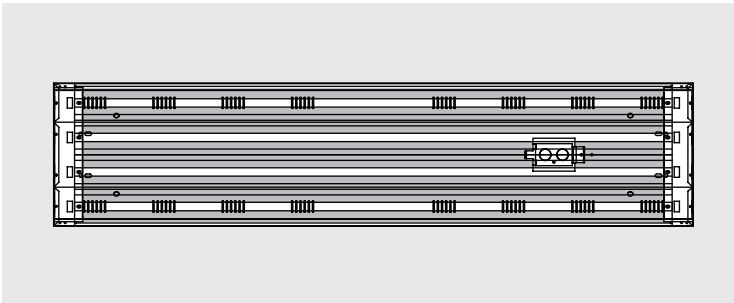

DESCRIPTION

4' LED Tube Ready Highbay Fixture, 4 Lamp. (Lamps Sold Separately)

APPLICATION

Used for indoor highbay, lowbay, warehouse and general lighting applications.

PRODUCT FEATURES

- Designed for use with Single Ended Wiring (Type B) LED T8 tubes
- Post painted white steel body with mirror reflector
- Rated for Dry & Damp locations
- For use with Keystone Single Ended Wiring Direct Drive LED lamps: 25W Max per lamp

Note: In order for UL safety certification to be valid, only Keystone lamps may be installed in the fixture as per product label.

ORDERING INFORMATION

CATALOG NUMBER	CARTON QTY.	EASY CODE	UPC
KT-DDHBLDT8-4-4L	1	TCC-11	843654123196