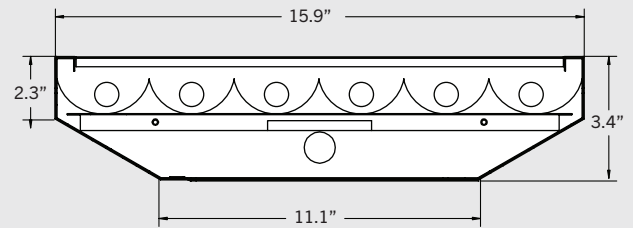

PHYSICAL SPECIFICATIONS

Note: In order for UL safety certification to be valid, only Keystone lamps may be installed in the fixture as per product label.

ORDERING INFORMATION

CATALOG NUMBER	CARTON QTY.	EASY CODE	UPC
KT-DDHBLEDT8-4-6L	1	POZ-55	843654123189