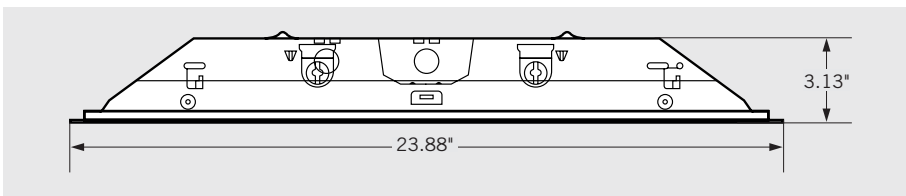

## PRODUCT FEATURES

- Designed for use with Single Ended Wiring (Type B) LED T8 tubes
- Post painted white steel body with mirror reflector
- Rated for dry & damp locations
- For use with Keystone Single Ended Wiring Direct Drive LED lamps: 25W Max per lamp
- Prismatic Diffuser made of high quality PMMA

## PRODUCT DIMENSIONS