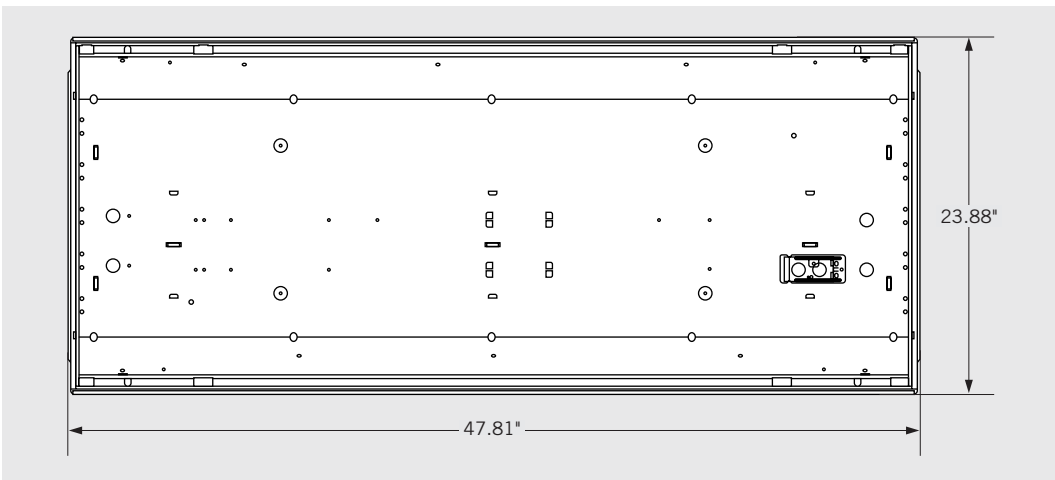

## DESCRIPTION

2x4 LED Tube ready troffer fixture, 2 lamp. (lamps sold separately)

## APPLICATION

Used for indoor highbay, lowbay, warehouse and general lighting applications.

## PRODUCT FEATURES

- Designed for use with Single Ended Wiring (Type B) LED T8 tubes
- Post painted white steel body with mirror reflector
- Rated for dry & damp locations
- For use with Keystone Single Ended Wiring Direct Drive LED lamps: 25W Max per lamp
- Prismatic Diffuser made of high quality PMMA

## PRODUCT DIMENSIONS