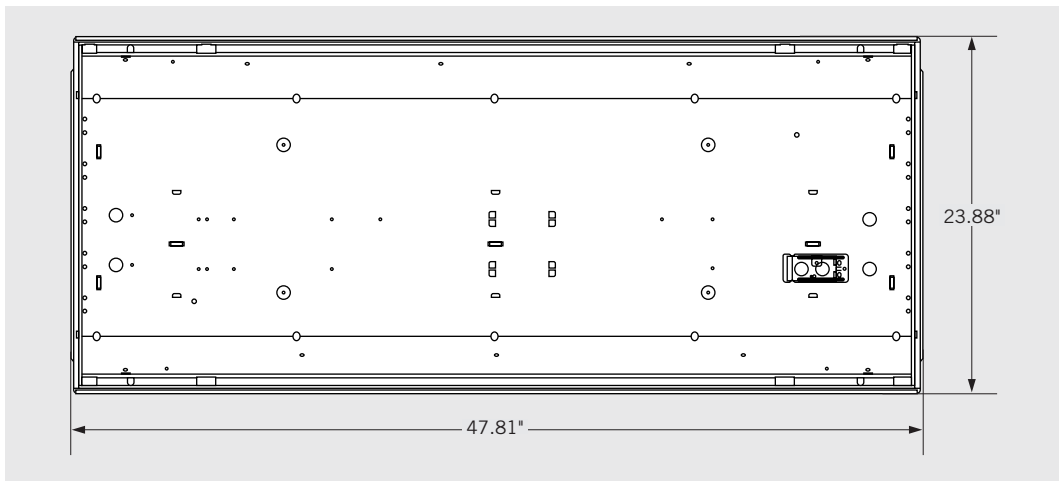

KT-DDPTLEDT8-24-3L

4', 3-LAMP TROFFER FIXTURE

DESCRIPTION

2x4 LED Tube ready troffer fixture, 3 lamp. (lamps sold separately)

APPLICATION

Used for indoor highbay, lowbay, warehouse and general lighting applications.

PRODUCT FEATURES

- Designed for use with Single Ended Wiring (Type B) LED T8 tubes
- Post painted white steel body with mirror reflector
- Rated for dry & damp locations
- For use with Keystone Single Ended Wiring Direct Drive LED lamps: 25W Max per lamp
- Prismatic Diffuser made of high quality PMMA

PRODUCT DIMENSIONS

KT-DDPTLEDT8-24-3L

4', 3-LAMP TROFFER FIXTURE

ORDERING INFORMATION

ORDER CODE	PACK QTY.	EASY CODE	UPC
KT-DDPTLEDT8-24-3L	1	BRN-82	843654130835

CATALOG NUMBER BREAKDOWN

KT-DDPTLEDT8-24-3L

1 2 3 4 5 6 7

- 1 Keystone Technologies
- 2 Direct Drive
- 3 Prismatic Troffer
- 4 LED Lamp
- 5 Lamp Type
- 6 2' x 4' Nominal Size
- 7 3 Lamps

Note: In order for UL safety certification to be valid, only Keystone lamps may be installed in the fixture as per product label.