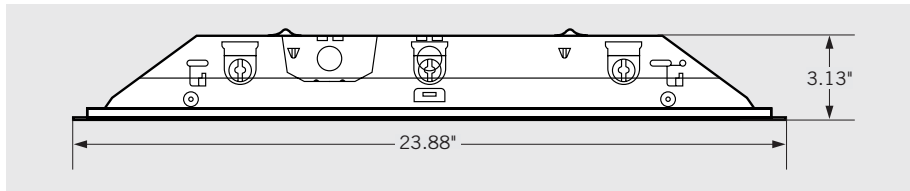

PRODUCT DIMENSIONS