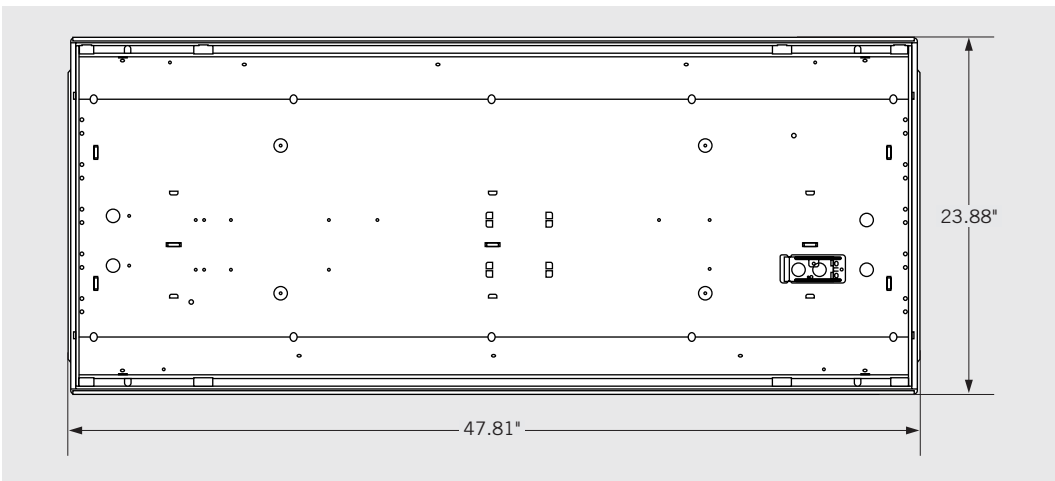

## PRODUCT FEATURES

- Designed for use with Single Ended Wiring (Type B) LED T8 tubes
- Post painted white steel body with mirror reflector
- Rated for dry & damp locations
- For use with Keystone Single Ended Wiring Direct Drive LED lamps: 25W Max per lamp
- Prismatic Diffuser made of high quality PMMA

## PRODUCT DIMENSIONS