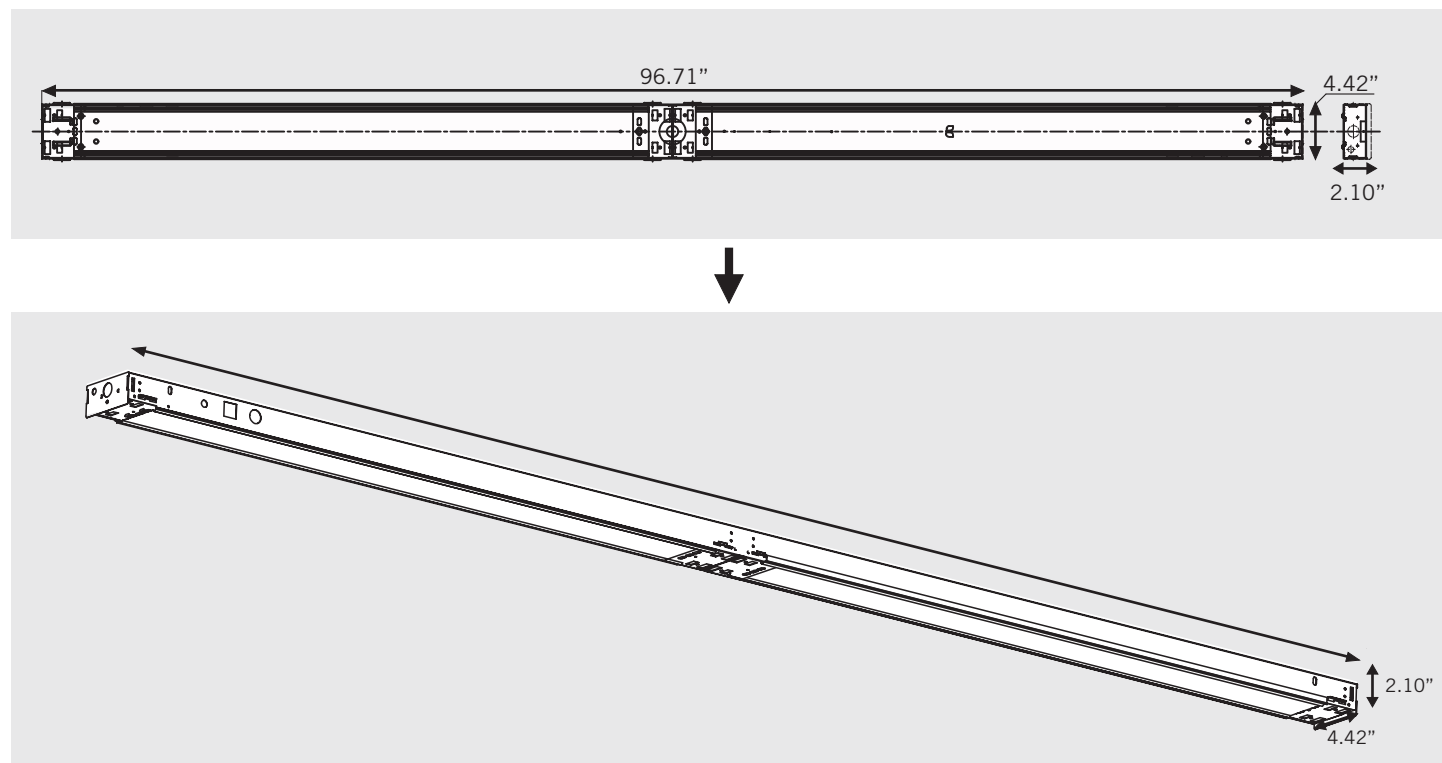

## 8', 4-LAMP STRIP FIXTURE

### DESCRIPTION

8' LED tube ready strip fixture, 4 lamp. (lamps sold separately)

### PRODUCT DIMENSIONS

**Note:** In order for UL safety certification to be valid, only Keystone lamps may be installed in the fixture as per product label.