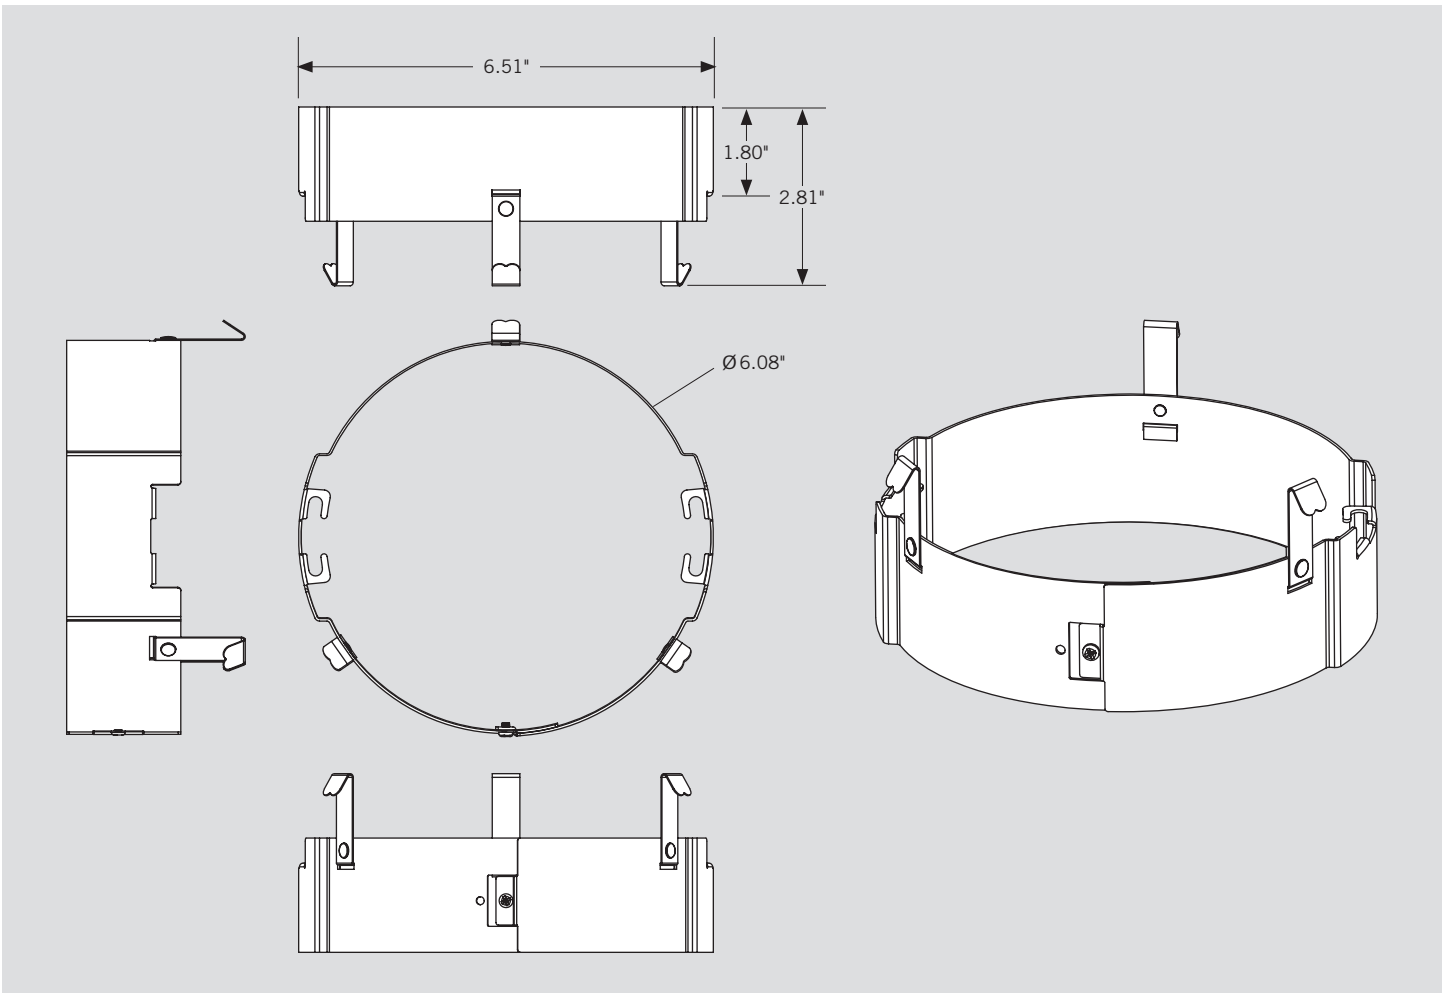

KT-ADPT-RD-6C-TS

TORSION SPRING FOR RESIDENTIAL CIRCULAR DOWNLIGHTS

DESCRIPTION

Torsion Spring for Residential Circular Downlights

PHYSICAL SPECIFICATIONS

KT-ADPT-RD-6C-TS

TORSION SPRING FOR RESIDENTIAL CIRCULAR DOWNLIGHTS

ORDERING INFORMATION

Catalog Number	Pack Qty.	UPC	Easy Code
KT-ADPT-RD-6C-TS	1	843654137667	GGR-44

CATALOG NUMBER BREAKDOWN

KT-ADPT-RD-6C-TS

1 2 3 4 5 6

- 1 Keystone Technologies
- 2 Adaptor
- 3 Recessed Downlight
- 4 6" Nominal Size
- 5 Circular
- 6 Torsion Spring