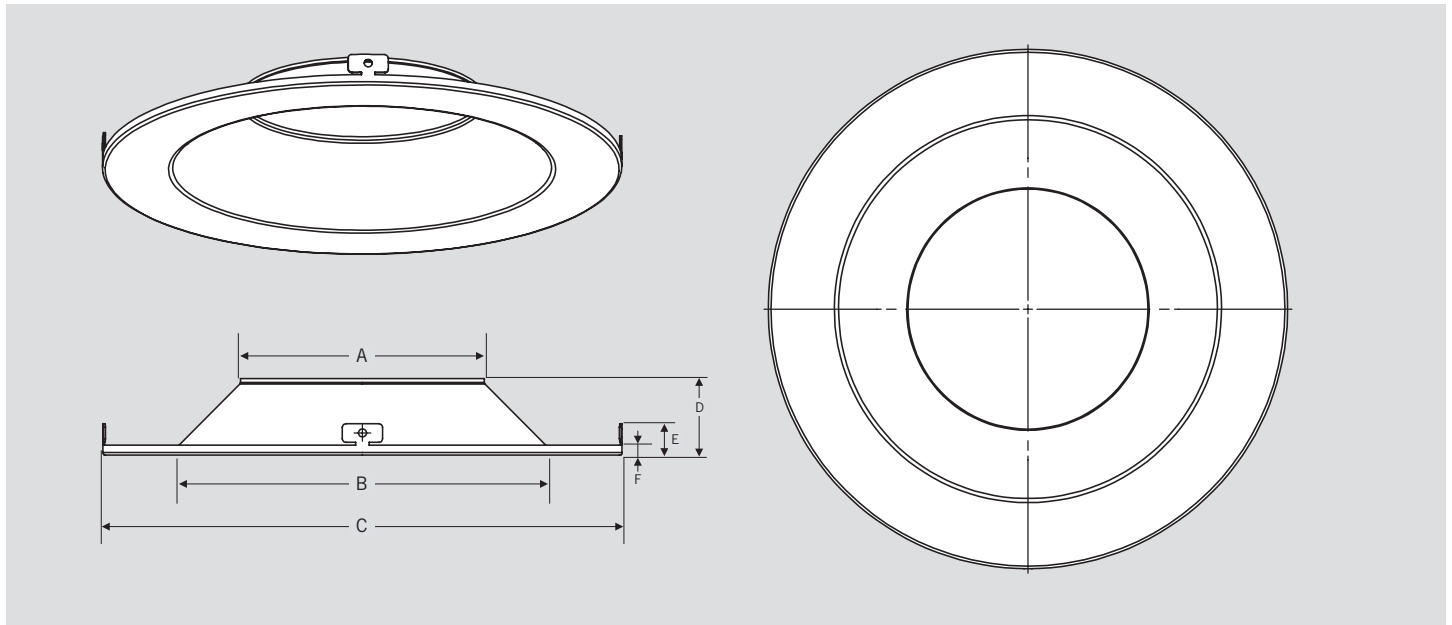

KT-RDLED-XA-MB-TRIM
INTERCHANGEABLE TRIM FOR RECESSED LED DOWNLIGHTS

DESCRIPTION

Interchangeable Trim for Recessed LED Downlights, Matte Black

PHYSICAL DIMENSIONS

TRIM DIMENSIONS

ORDER CODE	A	B	C	D	E	F
KT-RDLED-6A-MB-TRIM	4.50"	5.73"	8.5"	1.0"	0.68"	0.21"
KT-RDLED-8A-MB-TRIM	4.81"	6.91"	10.13"	1.24"	0.69"	0.22"
KT-RDLED-10A-MB-TRIM	5.38"	8.43"	11.48"	1.69"	0.69"	0.22"

KT-RDLED-XA-MB-TRIM

INTERCHANGEABLE TRIM FOR RECESSED LED DOWNLIGHTS

ORDERING INFORMATION

ORDER CODE	EASY CODE	UPC
KT-RDLED-6A-MB-TRIM	TCP-85	843654137155
KT-RDLED-8A-MB-TRIM	XEY-99	843654137162
KT-RDLED-10A-MB-TRIM	HWB-59	843654137179

CATALOG NUMBER BREAKDOWN

KT-RDLED-XA-MB-TRIM

- 1 Keystone Technologies
- 2 Recessed Downlight LED
- 3 Nominal Size
- 4 Series A
- 5 Matte Black
- 6 Interchangeable Trim