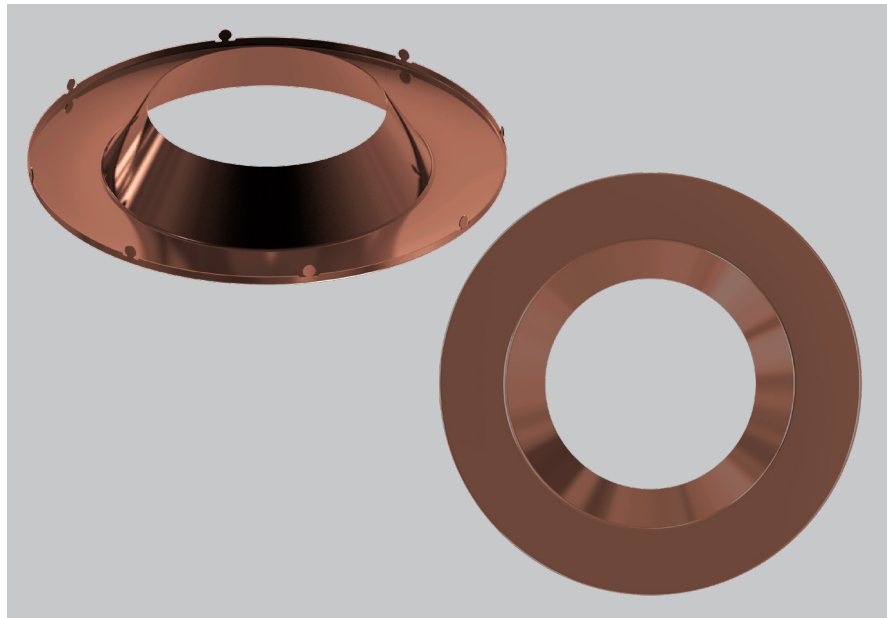

**KT-RDLED-XB-BR-TRIM**  
INTERCHANGEABLE TRIM FOR RECESSED DOWNLIGHTS

**DESCRIPTION**

Interchangeable Trim for Series B  
Recessed Downlights | Bronze

**PHYSICAL SPECIFICATIONS**

Size	D1 (Diameter 1)	D2 (Diameter 2)	D3 (Diameter 3)	H1 (Height 1)	H2 (Height 2)	H3 (Height 3)
4"	5.61"	4.09"	3.36"	1.33"	0.46"	0.20"
6"	7.46"	5.38"	4.10"	1.55"	0.56"	0.29"
8"	9.55"	7.03"	5.07"	1.71"	0.59"	0.33"
10"	11.36"	7.97"	5.66"	1.72"	0.59"	0.33"

# KT-RDLED-XB-BR-TRIM

## INTERCHANGEABLE TRIM FOR RECESSED DOWNLIGHTS