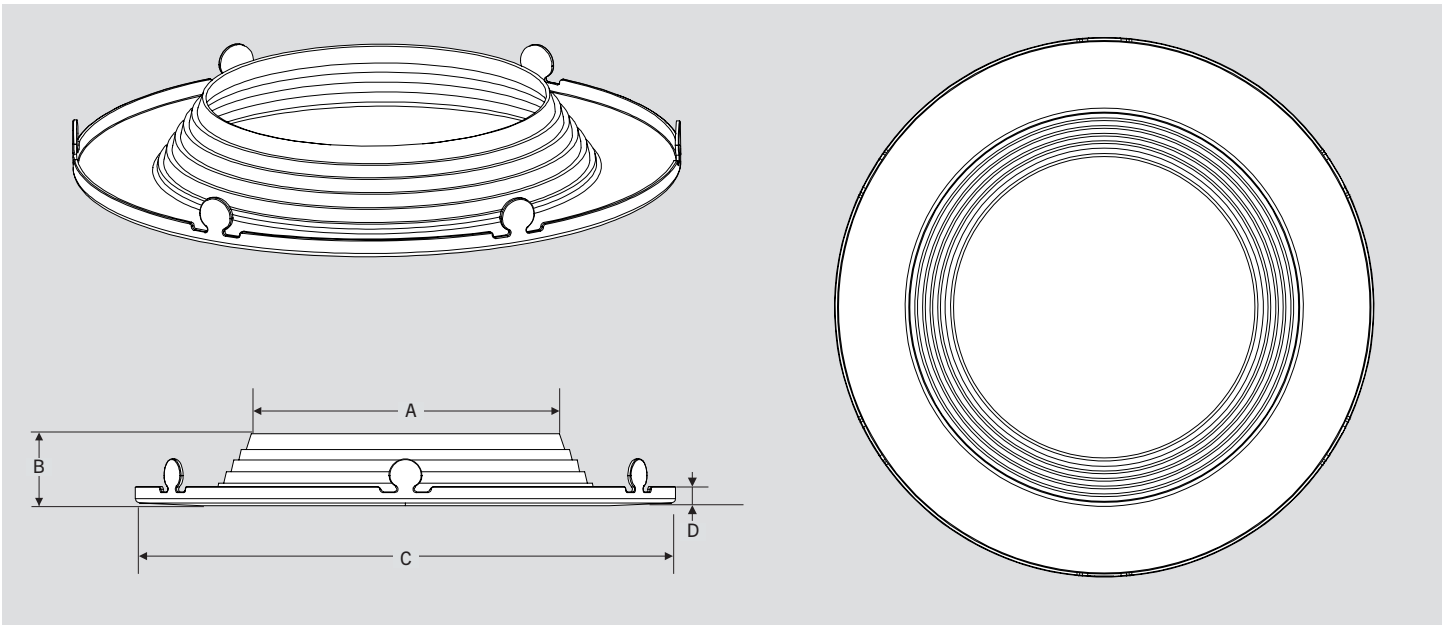

KT-TRIM-RD-XCB-BN

INTERCHANGEABLE TRIM FOR BAFFLED LED DOWNLIGHTS

DESCRIPTION

Interchangeable Trim for Baffled LED Downlights, Brushed Nickel

PHYSICAL DIMENSIONS

TRIM DIMENSIONS

ORDER CODE	A	B	C	D
KT-TRIM-RD-4CB-BN	2.88"	0.69"	5.15"	0.18"
KT-TRIM-RD-6CB-BN	3.59"	0.80"	7.46"	0.25"

KT-TRIM-RD-XCB-BN

INTERCHANGEABLE TRIM FOR BAFFLED LED DOWNLIGHTS

ORDERING INFORMATION

ORDER CODE	UPC	EASY CODE
KT-TRIM-RD-4CB-BN	843654140773	OGO-41
KT-TRIM-RD-6CB-BN	843654140780	LSE-13

CATALOG NUMBER BREAKDOWN

KT-TRIM-RD-XCB-BN

1 2 3 4 5 6

- 1 Keystone Technologies
- 2 Interchangeable Trim
- 3 Recessed Downlight
- 4 Nominal size
- 5 Circular Baffled
- 6 Brushed Nickel

4 Nominal Size

4	4"
6	6"