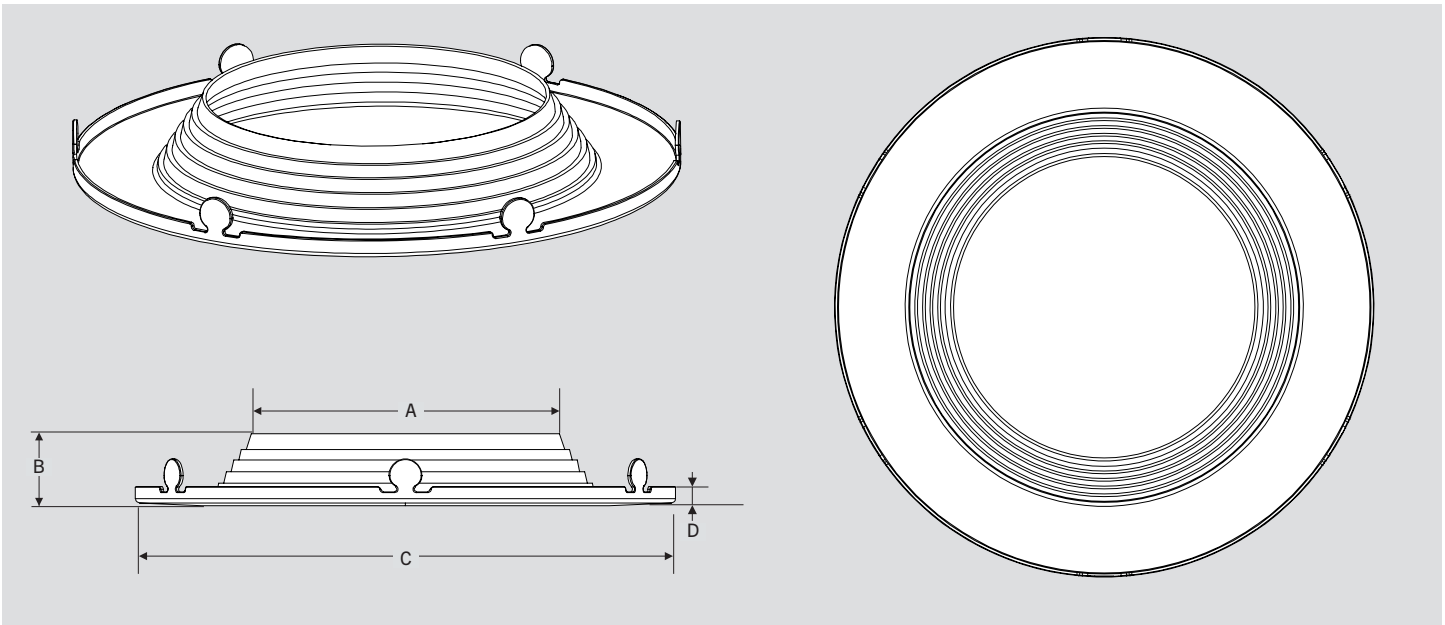

# KT-TRIM-RD-XCB-BR

INTERCHANGEABLE TRIM FOR BAFFLED LED DOWNLIGHTS

## DESCRIPTION

Interchangeable Trim for Baffled LED Downlights, Bronze

## PHYSICAL DIMENSIONS

### TRIM DIMENSIONS

ORDER CODE	A	B	C	D
KT-TRIM-RD-4CB-BR	2.88"	0.69"	5.15"	0.18"
KT-TRIM-RD-6CB-BR	3.59"	0.80"	7.46"	0.25"