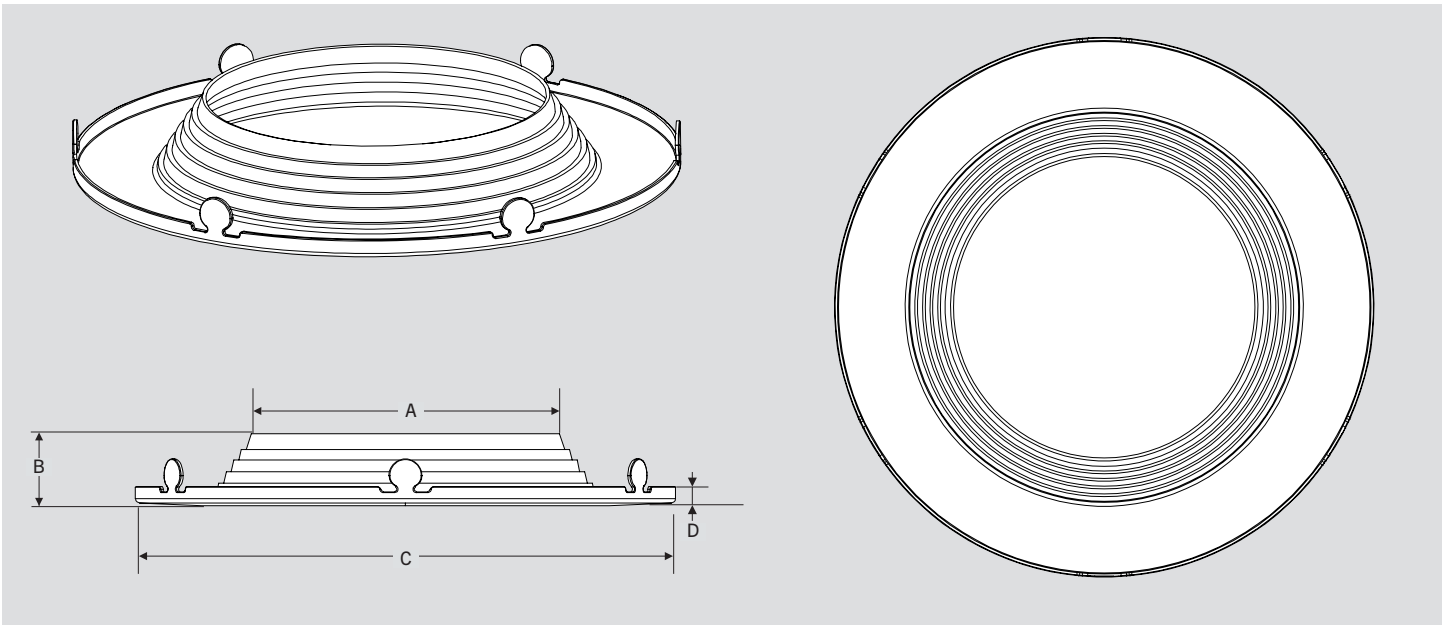

KT-TRIM-RD-XCB-MB

INTERCHANGEABLE TRIM FOR BAFFLED LED DOWNLIGHTS

DESCRIPTION

Interchangeable Trim for Baffled LED Downlights, Matte Black

PHYSICAL DIMENSIONS

TRIM DIMENSIONS

ORDER CODE	A	B	C	D
KT-TRIM-RD-4CB-MB	2.88"	0.69"	5.15"	0.18"
KT-TRIM-RD-6CB-MB	3.59"	0.80"	7.46"	0.25"

KT-TRIM-RD-XCB-MB

INTERCHANGEABLE TRIM FOR BAFFLED LED DOWNLIGHTS

ORDERING INFORMATION

ORDER CODE	UPC	EASY CODE
KT-TRIM-RD-4CB-MB	843654140735	UCH-61
KT-TRIM-RD-6CB-MB	843654140742	GGG-71

CATALOG NUMBER BREAKDOWN

KT-TRIM-RD-XCB-MB

1 2 3 4 5 6

- 1 Keystone Technologies
- 2 Interchangeable Trim
- 3 Recessed Downlight
- 4 Nominal size
- 5 Circular Baffled
- 6 Matte Black

4 Nominal Size

4	4"
6	6"