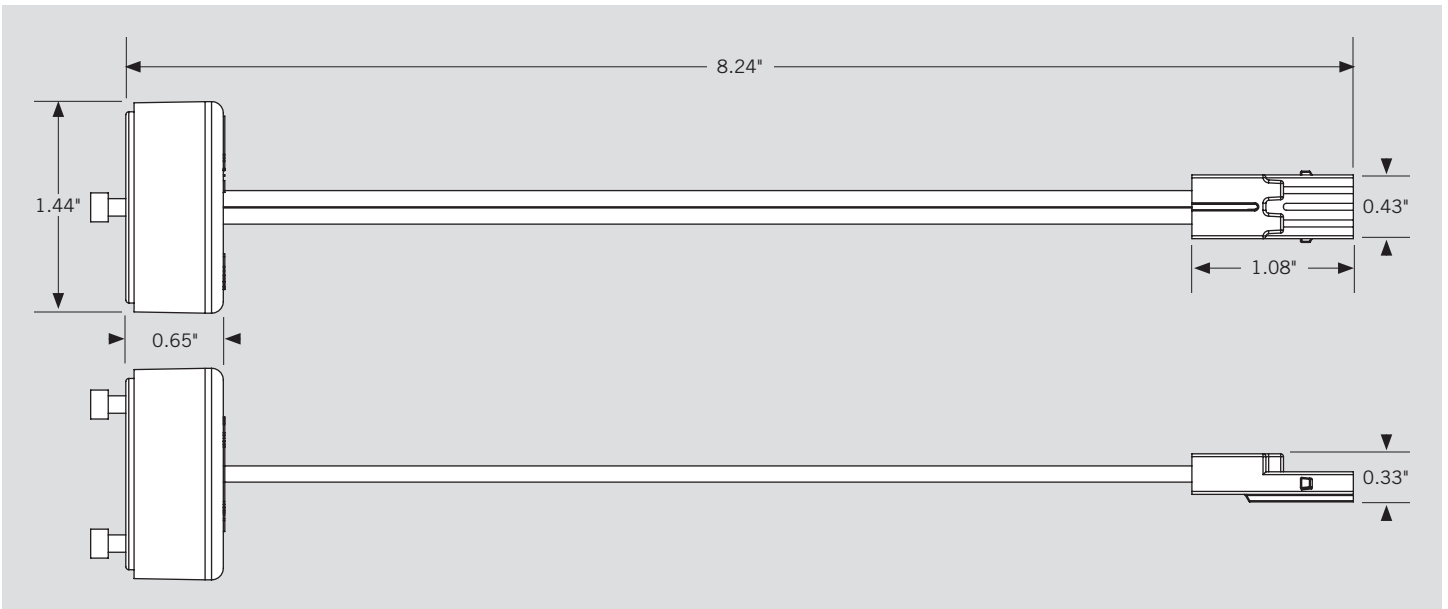

# KT-ADPT-RD-GU24

## GU24 ADAPTOR FOR RESIDENTIAL CIRCULAR DOWNLIGHTS

**DESCRIPTION**

GU24 Adaptor for Residential Circular Downlights

**PHYSICAL SPECIFICATIONS**

**ORDERING INFORMATION**

Catalog Number	Pack Qty.	UPC	Easy Code
KT-ADPT-RD-GU24	1	843654137568	WTQ-04