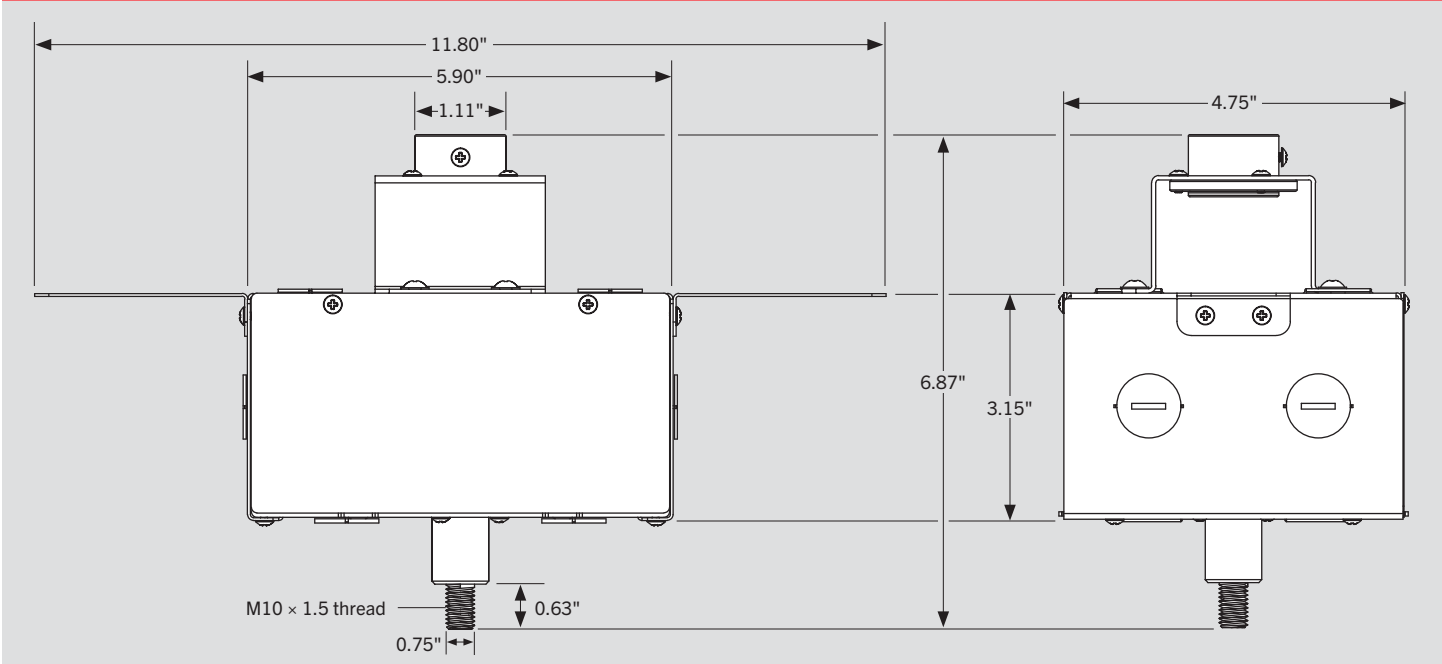

# KT-RHLED-JBOX-PM-W /G2 JUNCTION BOX

**DESCRIPTION**

Junction Box; Optimized for Pole-Pendant and Step-Down Transformer Applications; White

**5 YEAR WARRANTY**

**SPECIFICATIONS**

| Catalog Number         | Description  |
|------------------------|--|
| KT-RHLED-JBOX-PM-W /G2 | Junction Box; Optimized for Pole-Pendant and Step-Down Transformer Applications; White |