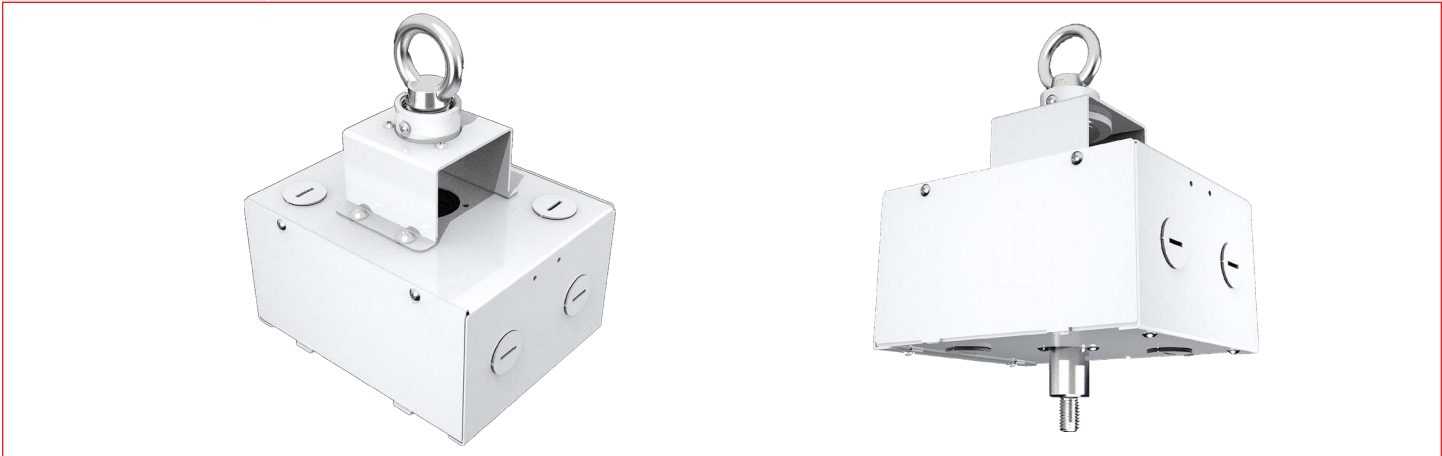

# KT-RHLED-JBOX-PM-W /G2 JUNCTION BOX

**DESCRIPTION**

Junction Box; Optimized for Pole-Pendant and Step-Down Transformer Applications; White

**5 YEAR WARRANTY**

**SPECIFICATIONS**

| Catalog Number         | Description  |
|------------------------|--|
| KT-RHLED-JBOX-PM-W /G2 | Junction Box; Optimized for Pole-Pendant and Step-Down Transformer Applications; White |

### JUNCTION BOX